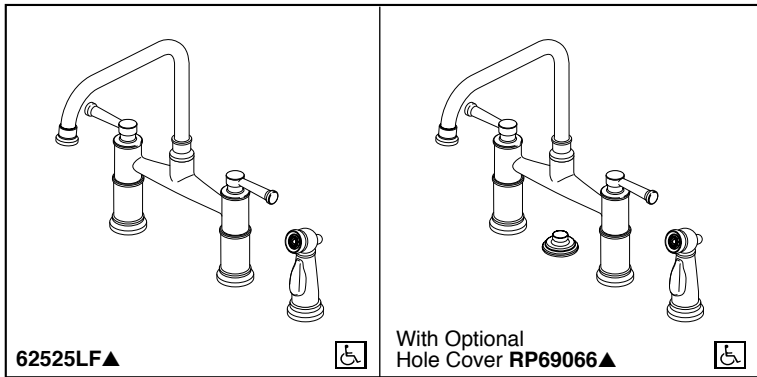

BRIZO®

KITCHEN FAUCETS

- Artesso™ Kitchen Collection
- Two Handle Widespread Bridge
- Two, Three, or Four Hole Mount

Submitted Model No.: _____
Specific Features: _____