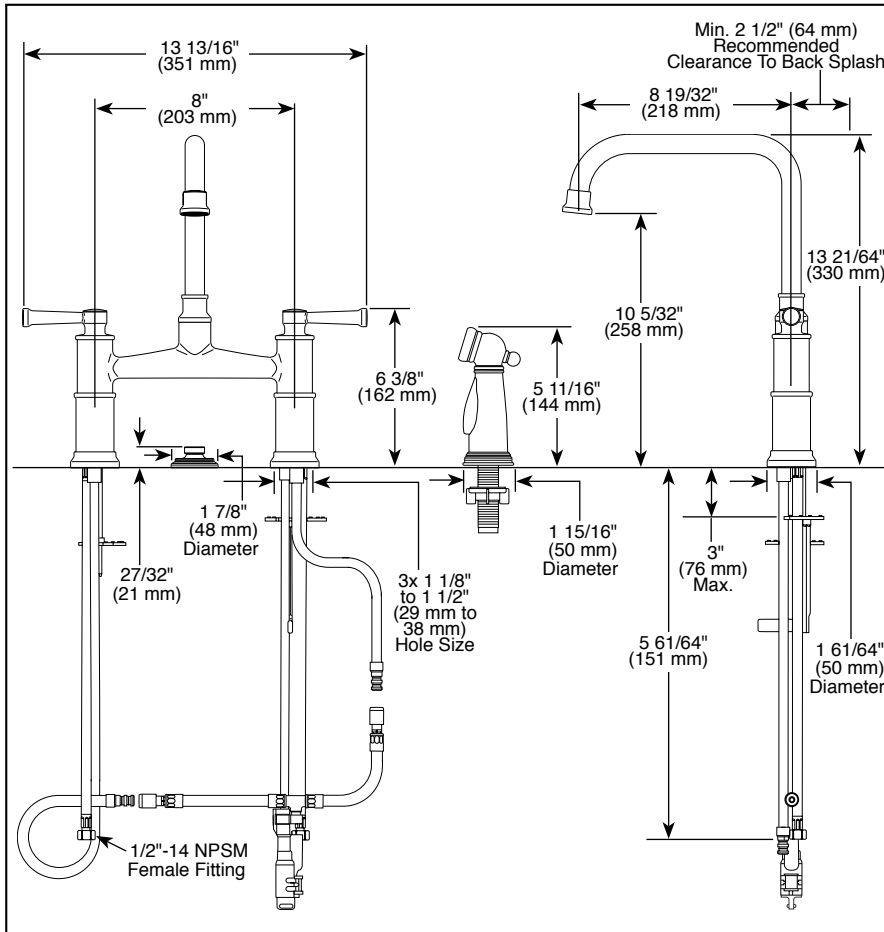

## KITCHEN FAUCETS

- Artesso™ Kitchen Collection
- Two Handle Widespread Bridge
- Two, Three, or Four Hole Mount

Submitted Model No.: \_\_\_\_\_  
 Specific Features: \_\_\_\_\_

▲ Designate Proper Finish Suffix

### STANDARD SPECIFICATIONS:

- Solid brass with one-piece cast brass waterway.
- 8 19/32" (218 mm) long, 13 21/64" (339 mm) high rigid spout.
- Spout swings 360°.
- High flow ceramic control valves.
- Twin lever handles.
- Control mechanism shall be of the rotating cylinder type with 90° rotation.
- Flow rate 1.8 gpm max.