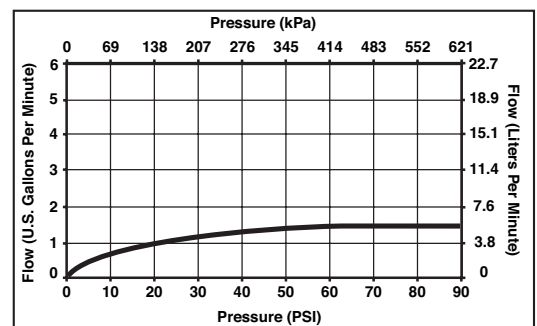

Delta Faucet Company

55 E. 111th Street, Indianapolis, Indiana 46280
350 South Edgeware Road, St. Thomas, ON N5P 4L1
© 2014 Masco Corporation of Indiana

Delta reserves the right (1) to make changes in specifications and materials, and (2) to change or discontinue models, both without notice or obligation. Dimensions are for reference only. See current full-line price book or www.brizo.com for finish options and product availability.

BSP-L-65350LF Rev. B