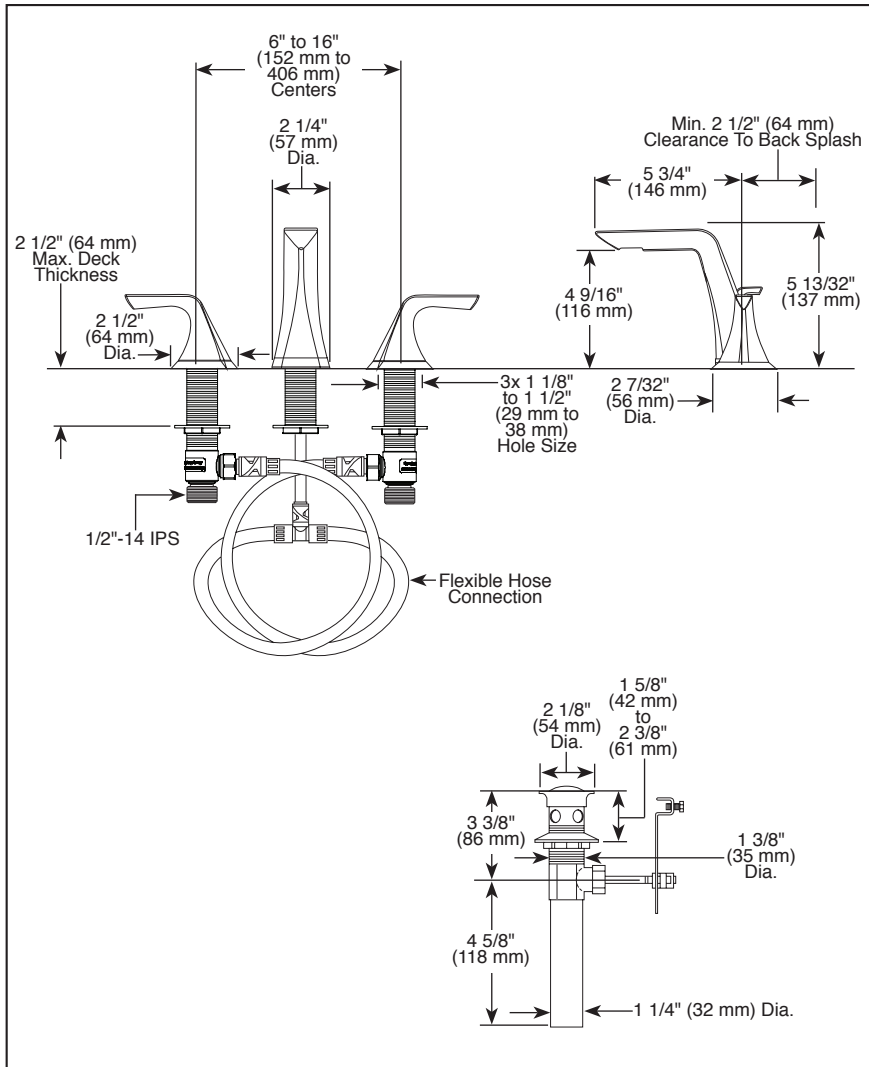

▲ Designate Proper Finish Suffix

BRIZO®

WIDSPREAD LAVATORY FAUCET

- Sotria™ Bath Collection
- Two Handle Widspread Deck Mount
- 3 Hole Sink Applications
- 6" to 16" Centers

STANDARD SPECIFICATIONS:

- Solid brass fabricated end valve and spout bodies.
- Widspread - 6" (152mm) to 16" (406 mm) centers.
- 5 3/4" (146 mm) long, 5 13/32 (137 mm) high rigid spout.
- 1/4 turn handle stops.
- Control mechanism is a rotating cylinder ceramic cartridge with 90° rotation.
- Metal drain with pop-up type fitting with plated flange and stopper.
- Flexible hose connections.
- Accomodates up to 2 1/2" deck thickness.
- Maximum flow rate 1.5 gpm @ 60 PSI.
- Ceramic disc valving.
- Handles feature neodymium rare earth magnets to simplify installation and provide secure flush mount installation.
- Spout features water-efficient, laminar flow.

WARRANTY

- Lifetime limited warranty on parts (other than electronic parts and batteries) and finishes: or, for commercial users, for 5 years from date of purchase.
- 5 year limited warranty on electronic parts (other than batteries); or, for commercial users, for 1 year from the date of purchase. No warranty is provided on batteries.

COMPLIES WITH:

- ASME A112.18.1 / CSA B125.1
- ASME A112.18.2 / CSA B125.2

Indicates compliance to ICC/ANSI A117.1

- EPA WaterSense®
- Verified compliant with .25% weighted average Pb content regulations.