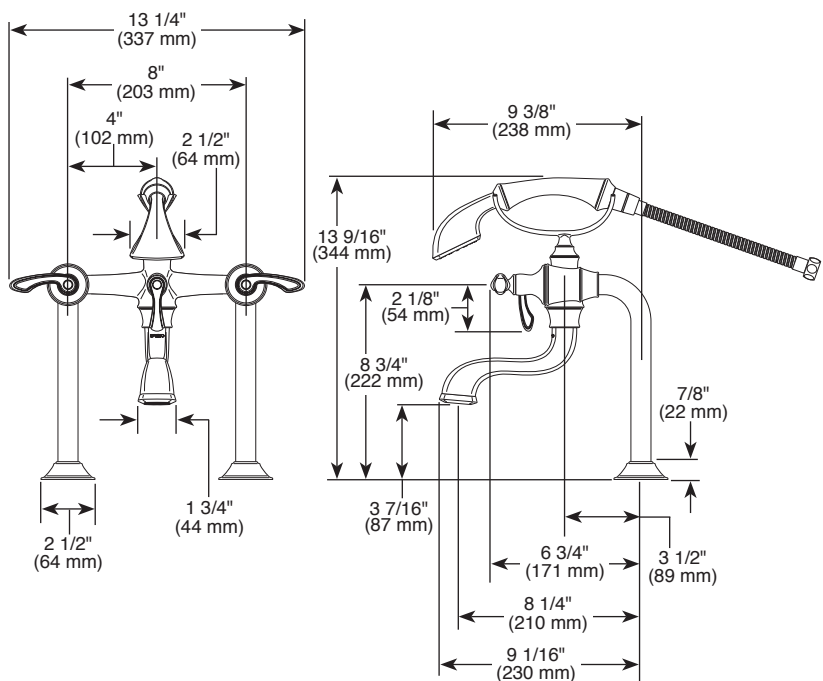

Submitted Model No.: \_\_\_\_\_

Specific Features: \_\_\_\_\_

**Wall Mount Configuration**

**Deck Mount Configuration**

▲ Designate Proper Finish Suffix

## TWO HANDLE WALL, DECK, AND FLOOR MOUNT FREESTANDING TUB FILLER

- Charlotte™ Collection
- Wall, Deck or Floor Mount

**STANDARD SPECIFICATIONS:**

- Solid brass construction.
- Rotating handshower cradle rotates 90° in either direction.
- Insulated floor and deck risers to control surface condensation and heat.
- 60"-82" stretchable finished metal hose.
- High flow ceramic control valves.
- Twin lever handles.
- Certified dual check valves in handshower, 2.0 gpm @ 80 PSI (7.6 L/min @ 552 kPa).
- Bi-directional diverter.
- Dual column design, 8" center-to-center.
- Drain not included.
- Requires mounting hardware:
  - RP73764▲ wall mount unions
  - RP73765▲ deck mount risers
  - RP73766▲ floor mount risers
- Floor mount configuration requires rough-in to complete installation:
  - R70200-WS with integrated stops.
  - R70200 without stops, provides maximum flow.
- Optional riser extension set (RP73767▲) provides 2" of additional spout height for deck or floor mount configurations.