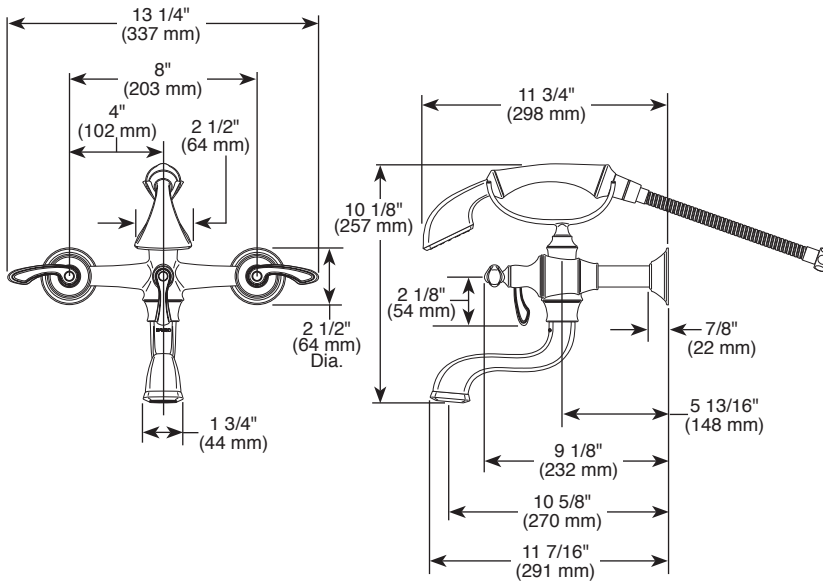

Submitted Model No.: \_\_\_\_\_

Specific Features: \_\_\_\_\_

**Wall Mount Configuration**

**Deck Mount Configuration**

▲ Designate Proper Finish Suffix

## TWO HANDLE WALL, DECK, AND FLOOR MOUNT FREESTANDING TUB FILLER

- Charlotte™ Collection
- Wall, Deck or Floor Mount

**STANDARD SPECIFICATIONS:**

- Solid brass construction.
- Rotating handshower cradle rotates 90° in either direction.
- Insulated floor and deck risers to control surface condensation and heat.
- 60"-82" stretchable finished metal hose.
- High flow ceramic control valves.
- Twin lever handles.
- Certified dual check valves in handshower, 2.0 gpm @ 80 PSI (7.6 L/min @ 552 kPa).
- Bi-directional diverter.
- Dual column design, 8" center-to-center.
- Drain not included.
- Requires mounting hardware:
  - RP73764▲ wall mount unions
  - RP73765▲ deck mount risers
  - RP73766▲ floor mount risers
- Floor mount configuration requires rough-in to complete installation:
  - R70200-WS with integrated stops.
  - R70200 without stops, provides maximum flow.
- Optional riser extension set (RP73767▲) provides 2" of additional spout height for deck or floor mount configurations.