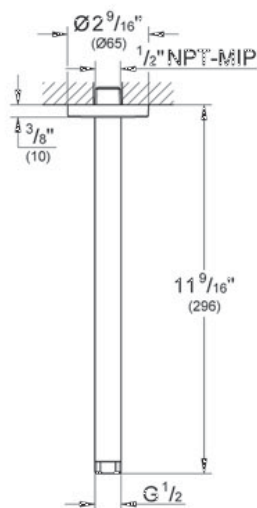

RAINSHOWER® 12" Ceiling Shower Arm

MODEL # 28492

Pure Freude an Wasser

GROHE

GROHE America, Inc | 200 North Gary Avenue, Suite G, Roselle, IL 60172
Phone: +1 (800) 444-7643 | Fax: +1 (800) 225-2778 | us-customerservice@grohe.com

Product Description: 12" Ceiling Shower Arm

Standard Specification:

- GROHE StarLight® finish
- Can be used with all Rainshower shower heads

Applicable Codes & Standards:

- Energy Policy Act of 1992
- ASME A112.18.1/CSA B125.1