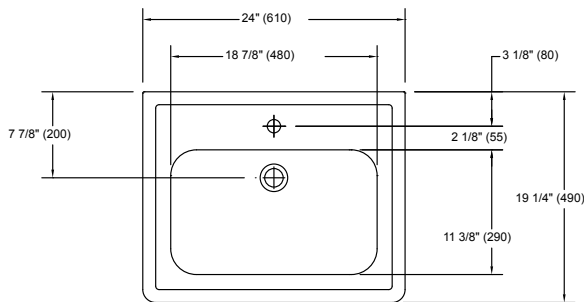

PRODUCT SPECIFICATION

The lavatory shall be 24" width and 19" depth. The basin shall be 18-7/8" by 11-1/8". The lavatory shall be made of vitreous china and be 34-3/8" universal height with rear overflow. Lavatory shall be TOTO Model LPT532_____.

LPT532N

Promenade® Pedestal Lavatory

SPECIFICATIONS

- Waste 1-1/4" O.D.
- Size 24"W x 19-1/4"D
- Basin 18-7/8" x 11-3/8"
- Height: Floor to Rim 34-3/8"
- Warranty One Year Limited Warranty
- Material Vitreous china
- Shipping Weight LT532N/LT532.4N/LT532.8N
40 lbs.

PT530N
27 lbs.

- Shipping Dimensions LT532N/LT532.4N/LT532.8N
24-3/4"L x 26-7/8"W x
12-3/8"H

PT530N
28"L x 11-3/8"W x 11"H

INSTALLATION NOTES

Requires PT530N pedestal foot for support. Use proper back support to mount product.

TOTO®

These dimensions and specifications are subject to change without notice