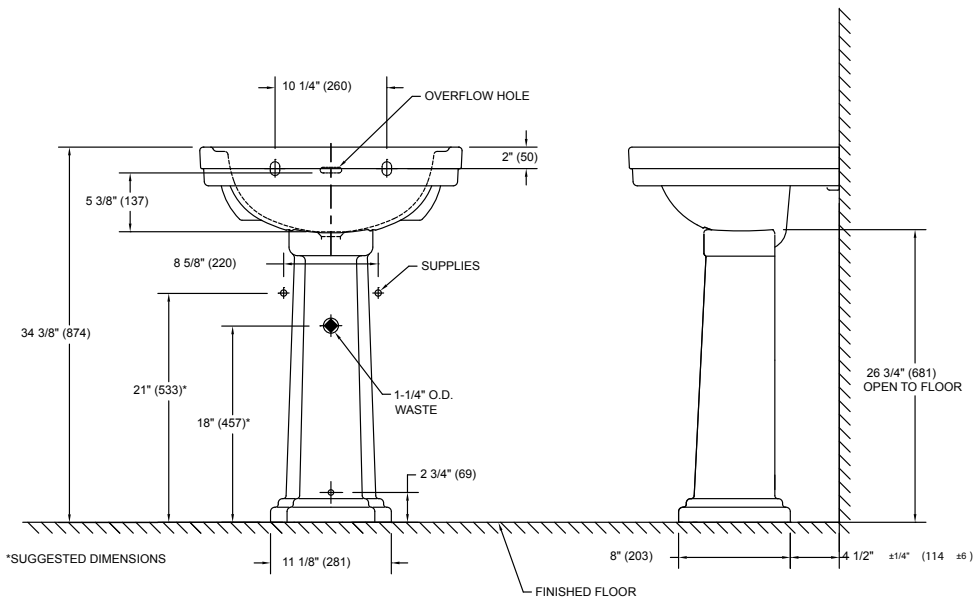

PRODUCT SPECIFICATION

The lavatory shall be 24" width and 19" depth. The basin shall be 18-7/8" by 11-1/8". The lavatory shall be made of vitreous china and be 34-3/8" universal height with rear overflow. Lavatory shall be TOTO Model LPT532_____.

LPT532N

Promenade® Pedestal Lavatory

SPECIFICATIONS

- Waste 1-1/4" O.D.
- Size 24"W x 19-1/4"D
- Basin 18-7/8" x 11-3/8"
- Height: Floor to Rim 34-3/8"
- Warranty One Year Limited Warranty
- Material Vitreous china
- Shipping Weight LT532N/LT532.4N/LT532.8N
40 lbs.

PT530N
27 lbs.

- Shipping Dimensions LT532N/LT532.4N/LT532.8N
24-3/4"L x 26-7/8"W x
12-3/8"H

PT530N
28"L x 11-3/8"W x 11"H

INSTALLATION NOTES

Requires PT530N pedestal foot for support. Use proper back support to mount product.