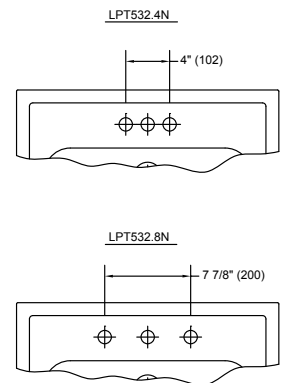

PRODUCT SPECIFICATION

The lavatory shall be 24" width and 19" depth. The basin shall be 18-7/8" by 11-1/8". The lavatory shall be made of vitreous china and be 34-3/8" universal height with rear overflow. Lavatory shall be TOTO Model LPT532_____.

LPT532N

Promenade® Pedestal Lavatory

SPECIFICATIONS

- Waste 1-1/4" O.D.
- Size 24"W x 19-1/4"D
- Basin 18-7/8" x 11-3/8"
- Height: Floor to Rim 34-3/8"
- Warranty One Year Limited Warranty
- Material Vitreous china
- Shipping Weight LT532N/LT532.4N/LT532.8N
40 lbs.

PT530N
27 lbs.

- Shipping Dimensions LT532N/LT532.4N/LT532.8N
24-3/4"L x 26-7/8"W x
12-3/8"H

PT530N
28"L x 11-3/8"W x 11"H

INSTALLATION NOTES

Requires PT530N pedestal foot for support. Use proper back support to mount product.

TOTO®

These dimensions and specifications are subject to change without notice