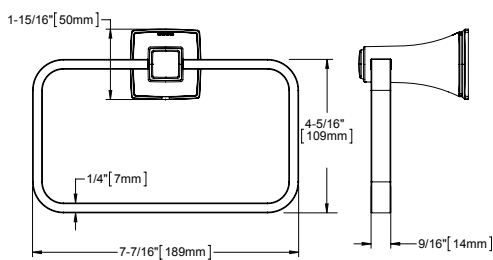

YR301# _____