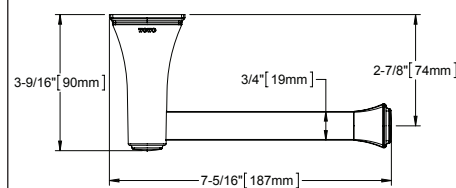

YP301# _____