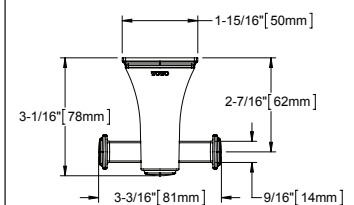

YH2301# _____