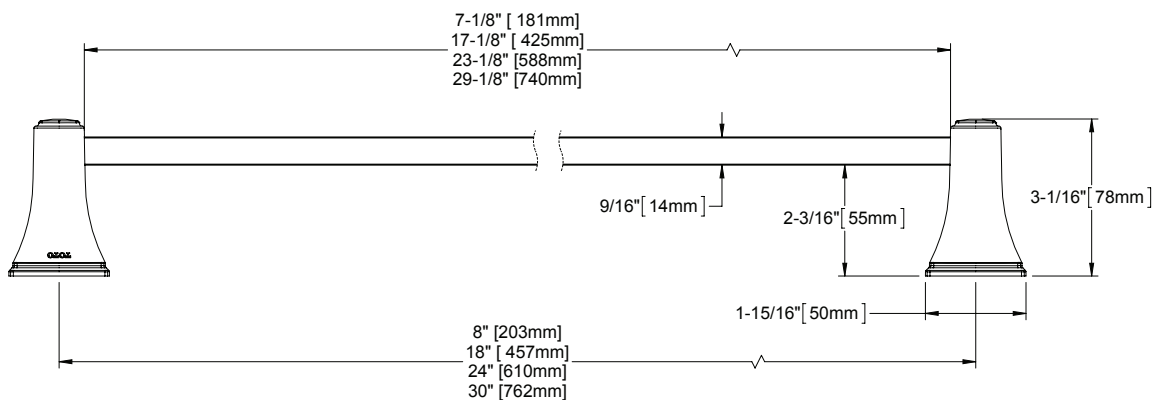

Y_301 Series

Traditional Collection Series B Accessories

SPECIFICATIONS

- Warranty: Lifetime Limited Warranty (Residential Use)
  One Year (Commercial Use)
- Material: Metal

Product Number	Shipping Weight	Shipping Dimensions
YB30108	1.6 lbs.	11-1/4" L x 4-3/4" W x 2-3/4" H
YB30118	2.0 lbs.	27-1/4" L x 4-3/4" W x 2-3/4" H
YB30124	2.2 lbs.	27-1/4" L x 4-3/4" W x 2-3/4" H
YB30130	2.4 lbs.	33" L x 4-3/4" W x 2-3/4" H
YP301	1.4 lbs.	9-1/4" L x 4-1/4" W x 3-1/2" H
YH2301	1.2 lbs.	6" L x 3-1/4" W x 3-1/4" H
YR301	2.0 lbs.	8-1/2" L x 7-1/2" W x 5-1/2" H

YB301XX# _____