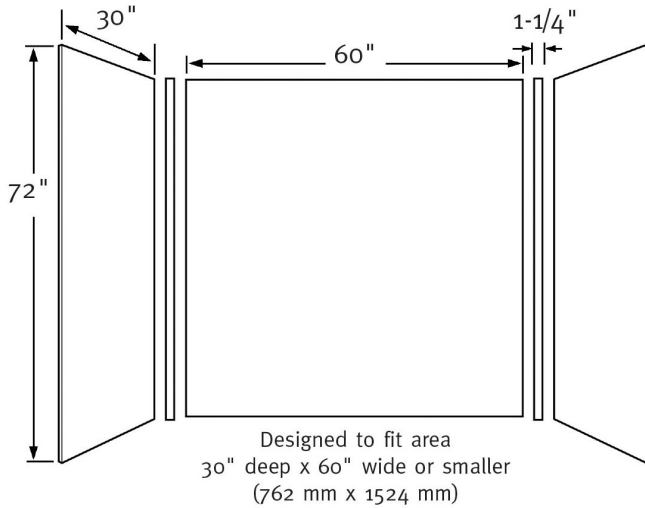

# SS-72-3 30" x 60" Tub Wall Kit

**Model number:**

**SS00723**

**Dimensions:** 30" x 60" x 72"

**Installation:** Glue up

**Material:** Swanstone

## Standard Features:

- Fits 30" D x 60" W tub area or smaller, 72" high (762mm x 1524mm).
- Manufactured from Swanstone solid surface.
- Stunning look adds elegance to your bath.
- Will not mildew, no grout to clean.
- Ideal for both remodeling projects and new construction.
- Heat resistant - walls can handle steamer units.

# SS-72-3 30" x 60" Tub Wall Kit

**Model number:** SS00723

**Dimensions:** 30" x 60" x 72"    **Installation:** Glue up

**Material:** Swanstone

<b>Dimensions:</b>
30 x 60 x 72 in.
<b>Weight:</b>
165 lbs

Project: \_\_\_\_\_