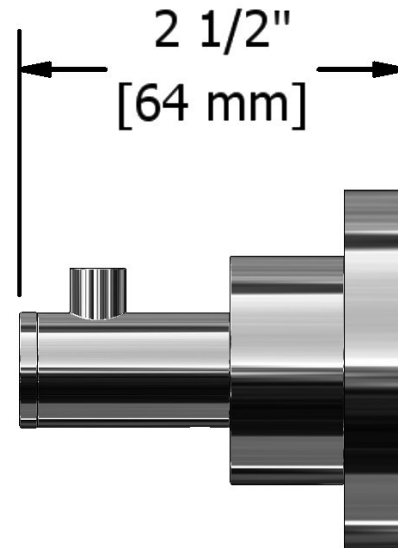

# Specifications

Robe hook  
**ST0**

## Description

- 4 anchor points

## Available colors

- C : Chrome
- BN : Brushed Nickel (PVD)
- PN : Polished Nickel (PVD)

$\varnothing 2 \frac{3}{8}''$   
[60 mm]

Sizes, models and finishes may differ from thoses presented.