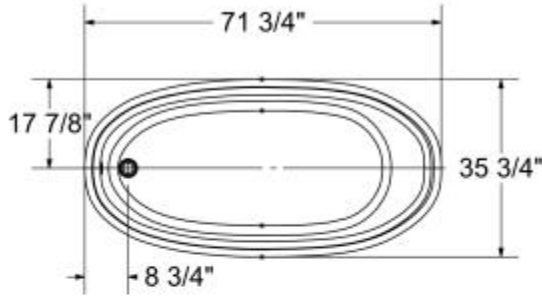

Saturna 7236 Acrylic Drop-in Bathtub

Model number:

106168-103-001

Dimensions: 72" x 36" x 20"

Installation: Drop-in

Material: Acrylic

Standard Features:

- Oval shape bathtub
- Drop-in installation
- End drain
- No skirt available

Certifications

MAAX products adhere to one or more of the following certifications:

MAAX

Saturna 7236 Acrylic Drop-in Bathtub

Model number:

106168-103-001

Dimensions: 72" x 36" x 20"

Installation: Drop-in

Material: Acrylic

WHIRLPOOL SYSTEM

AIR SYSTEM

- (▲) : Indicates whirlpool jets positioning
- (△) : Indicates suction positioning
- (●) : Indicates airjets positioning

Dimensions

72 x 36 x 20 In.
(1829 x 914 x 508 mm)

Deck Width

2.875 In. - 73 mm

Drain location:

End

All dimensions are approximate. Structure measurements must be verified against the unit to ensure proper fit.

Project: _____

Contractor: _____

Representative: _____