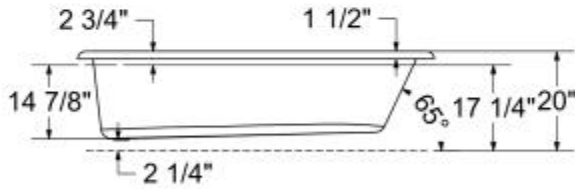

Certifications

MAAX products adhere to one or more of the following certifications:

MAAX

Saturna 7236 Acrylic Drop-in Bathtub

Model number:

106168-103-001

Dimensions: 72" x 36" x 20"

Installation: Drop-in

Material: Acrylic

WHIRLPOOL SYSTEM

AIR SYSTEM

- (▲) : Indicates whirlpool jets positioning
- (△) : Indicates suction positioning
- (●) : Indicates airjets positioning

Dimensions

72 x 36 x 20 In.
(1829 x 914 x 508 mm)

Water Capacity

65 gallons - 245 liters

Weight

100 lbs - 45 1/4 kg

Bathing Well

54 1/4 In. x 28 3/4 In.

Deep Sump Height

16.25 In. - 413 mm

Deck Width

2.875 In. - 73 mm

Drain location:

End

All dimensions are approximate. Structure measurements must be verified against the unit to ensure proper fit.

Project: _____

Contractor: _____

Representative: _____