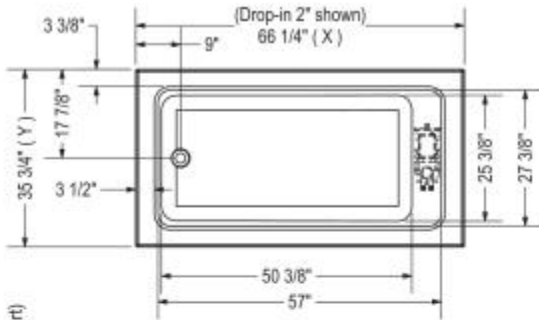

Pose 6636 IF Acrylic Corner Left Bathtub

Model number:

106208-R-103-001

Dimensions: 65.75" x 35.625" x 23.625"

Installation: Corner

Material: Acrylic

Standard Features:

- Rectangular shape bathtub with choices of two deck heights (3/8 or 2 in.) Please specify when ordering.
- Integrated flange (IF) for corner installation
- Textured floor
- Ample deck space for faucet installation
- Right or left drain available

Certifications

MAAX products adhere to one or more of the following certifications:

MAAX

Pose 6636 IF Acrylic Corner Left Bathtub

Model number:

106208-R-103-001

Dimensions: 65.75" x 35.625" x 23.625"

Installation: Corner

Material: Acrylic

Technical drawing is universal for all 6636 configurations. External dimension (X,Y) vary depending on configuration (see chart)

	DROP IN 2"	DROP IN 3/8"	ALCOVE / CORNER
X	66 1/4"	66"	65 3/4"
Y	35 3/4"	35 5/8"	35 5/8"

Wood support design may vary.
Integrated tiling flange: 1" height X 1/4" thickness (not shown)
Tiling flange position is determined by chosen configuration.

All dimensions are approximate.
Structure measurement must be verified against the unit to ensure proper fit.