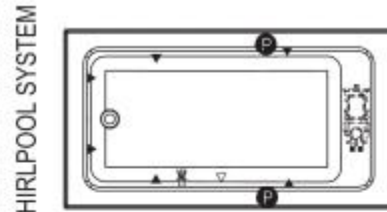

Pose 6636 IF Acrylic Corner Left Bathtub

Model number:

106208-R-103-001

Dimensions: 65.75" x 35.625" x 23.625"

Installation: Corner

Material: Acrylic

Standard Features:

- Rectangular shape bathtub with choices of two deck heights (3/8 or 2 in.) Please specify when ordering.
- Integrated flange (IF) for corner installation
- Textured floor
- Ample deck space for faucet installation
- Right or left drain available

Certifications

MAAX products adhere to one or more of the following certifications:

MAAX

Pose 6636 IF Acrylic Corner Left Bathtub

Model number:

106208-R-103-001

Dimensions: 65.75" x 35.625" x 23.625"

Installation: Corner

Material: Acrylic

Technical drawing is universal for all 6636 configurations. External dimension (X,Y) vary depending on configuration (see chart)

	DROP IN 2"	DROP IN 3/8"	ALCOVE / CORNER
X	66 1/4"	66"	65 3/4"
Y	35 3/4"	35 5/8"	35 5/8"

Wood support design may vary.
Integrated tiling flange: 1" height X 1/4" thickness (not shown)
Tiling flange position is determined by chosen configuration.

All dimensions are approximate.
Structure measurement must be verified against the unit to ensure proper fit.