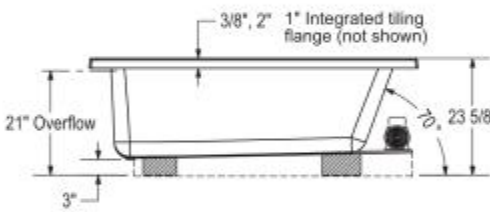

Pose 6636 IF Acrylic Corner Left Bathtub

Model number:

106208-R-103-001

Dimensions: 65.75" x 35.625" x 23.625"

Installation: Corner

Material: Acrylic

Standard Features:

- Rectangular shape bathtub with choices of two deck heights (3/8 or 2 in.) Please specify when ordering.
- Integrated flange (IF) for corner installation
- Textured floor
- Ample deck space for faucet installation
- Right or left drain available

Certifications

MAAX products adhere to one or more of the following certifications:

MAAX

Pose 6636 IF Acrylic Corner Left Bathtub

Model number:

106208-R-103-001

Dimensions: 65.75" x 35.625" x 23.625"

Installation: Corner

Material: Acrylic

Technical drawing is universal for all 6636 configurations. External dimension (X,Y) vary depending on configuration (see chart)

	DROP IN 2"	DROP IN 3/8"	ALCOVE / CORNER
X	66 1/4"	66"	65 3/4"
Y	35 3/4"	35 5/8"	35 5/8"

Wood support design may vary.
Integrated tiling flange: 1" height X 1/4" thickness (not shown)
Tiling flange position is determined by chosen configuration.

All dimensions are approximate.
Structure measurement must be verified against the unit to ensure proper fit.