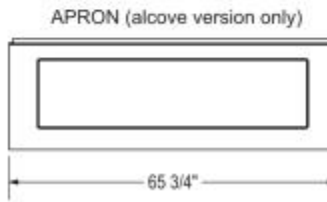

Dimensions

65 3/4 x 35 3/4 x 23 3/4 In.
(1670 x 905 x 600 mm)

Water Capacity

85 gallons - 323 liters

Weight

75 lbs - 34 kg

Bathing Well

57 In. x 27 1/2 In.

Deep Sump Height

19.625 In. - 498 mm

Deck Width

3.375 In. - 86 mm

Drain location:

Left

Right

Project:

Contractor:

Representative:

Date:

Tel:

Notes:

MAAX