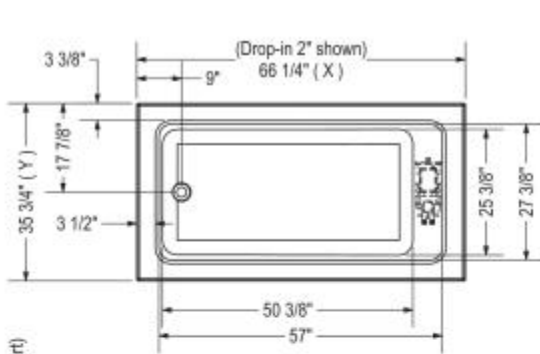

Pose 6636 IF Acrylic Alcove Bathtub

Model number:

106207-L-097-004

Dimensions: 65.75" x 35.625" x 23.625"

Installation: Alcove

Material: Acrylic