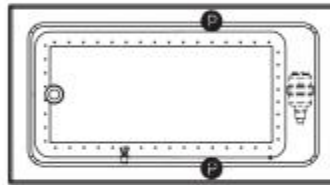

Certifications

MAAX products adhere to one or more of the following certifications:

MAAX

Pose 6636 IF Acrylic Alcove Bathtub

Model number:

106207-L-097-004

Dimensions: 65.75" x 35.625" x 23.625"

Installation: Alcove

Material: Acrylic

	DROP IN 2"	DROP IN 3/8"	ALCOVE / CORNER
X	66 1/4"	66"	65 3/4"
Y	35 3/4"	35 5/8"	35 5/8"

Wood support design may vary.
 Integrated tiling flange: 1" height X 1/4" thickness (not shown)
 Tiling flange position is determined by chosen configuration.

All dimensions are approximate.
 Structure measurement must be verified against the unit to ensure proper fit.

WHIRLPOOL SYSTEM

AIR SYSTEM

- : Indicates optional grab bar positioning
- (▲) : Indicates whirlpool jets positioning
- (▽) : Indicates suction positioning
- (●) : Indicates airjets positioning
- (■) : Indicates chromatherapy light positioning

APRON (alcove version only)

Dimensions

65 3/4 x 35 3/4 x 23 3/4 In.
 (1670 x 905 x 600 mm)

Water Capacity

85 gallons - 323 liters

Weight

75 lbs - 34 kg

Bathing Well