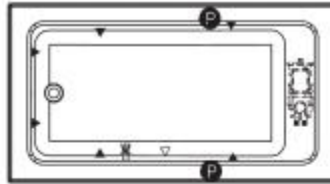

Certifications

MAAX products adhere to one or more of the following certifications:

MAAX

Pose 6636 IF Acrylic Alcove Bathtub

Model number:

106207-L-097-004

Dimensions: 65.75" x 35.625" x 23.625"

Installation: Alcove

Material: Acrylic

	DROP IN 2"	DROP IN 3/8"	ALCOVE / CORNER
X	66 1/4"	66"	65 3/4"
Y	35 3/4"	35 5/8"	35 5/8"

Wood support design may vary.
 Integrated tiling flange: 1" height X 1/4" thickness (not shown)
 Tiling flange position is determined by chosen configuration.

All dimensions are approximate.
 Structure measurement must be verified against the unit to ensure proper fit.

WHIRLPOOL SYSTEM

AIR SYSTEM

- : Indicates optional grab bar positioning
- (▲) : Indicates whirlpool jets positioning
- (▽) : Indicates suction positioning
- (●) : Indicates airjets positioning
- (■) : Indicates chromatherapy light positioning

APRON (alcove version only)

Dimensions

65 3/4 x 35 3/4 x 23 3/4 In.
 (1670 x 905 x 600 mm)

Water Capacity

85 gallons - 323 liters

Weight

75 lbs - 34 kg

Bathing Well