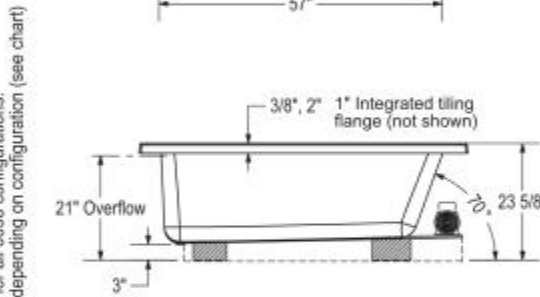

Pose 6636 IF Acrylic Alcove Bathtub

Model number:

106207-L-097-004

Dimensions: 65.75" x 35.625" x 23.625"

Installation: Alcove

Material: Acrylic