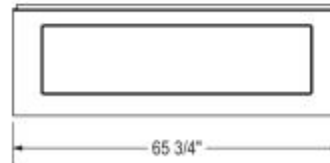

Pose 6636 IF Acrylic Alcove Bathtub

Model number:

106207-L-097-004

Dimensions: 65.75" x 35.625" x 23.625"

Installation: Alcove

Material: Acrylic

Standard Features:

- Rectangular shape bathtub; with choices of two deck heights (3/8 or 2 in.) Please specify when ordering 6
- Alcove installation with integrated tiling flange (IF); model also available for drop-in or undermount 10 installation
- Textured floor
- Ample deck space for faucet installation
- Skirt with or without access panel available

All dimensions are approximate.
 Structure measurement must be verified against the unit to ensure proper fit.

WHIRLPOOL SYSTEM

AIR SYSTEM

- : Indicates optional grab bar positioning
- (▲) : Indicates whirlpool jets positioning
- (▽) : Indicates suction positioning
- (●) : Indicates airjets positioning
- (■) : Indicates chromatherapy light positioning

APRON (alcove version only)

Dimensions

65 3/4 x 35 3/4 x 23 3/4 In.
 (1670 x 905 x 600 mm)

Water Capacity

85 gallons - 323 liters

Weight

75 lbs - 34 kg

Bathing Well

57 In. x 27 1/2 In.

Deep Sump Height

19.625 In. - 498 mm

Deck Width

3.375 In. - 86 mm

Drain location:

Left

Right