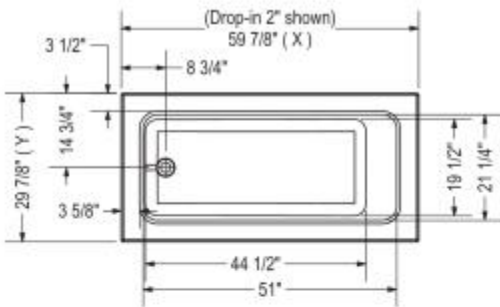

Pose 60 x 30 Acrylic Corner Left Bathtub

Model number:

106199-L-097-001

Dimensions: 59.625" x 29.875" x 21.625"

Installation: Corner

Material: Acrylic

Standard Features:

- Rectangular shape bathtub with choices of two deck heights (3/8 or 2 in.) Please specify when ordering.
- Integrated flange (IF) for corner installation
- Textured floor
- Ample deck space for faucet installation
- Right or left drain available

Certifications

MAAX products adhere to one or more of the following certifications:

MAAX

Pose 60 x 30 Acrylic Corner Left Bathtub

Model number:

106199-L-097-001

Dimensions: 59.625" x 29.875" x 21.625"

Installation: Corner

Material: Acrylic

	DROP IN 2"	DROP IN 3/8"	ALCOVE / CORNER
X	59 7/8"	59 3/4"	59 5/8"
Y	29 7/8"	29 3/4"	29 7/8"

Wood support design may vary.
 Integrated tiling flange: 1" height X 1/4" thickness (not shown)
 Tiling flange position is determined by chosen configuration.
 All dimensions are approximate.
 Structure measurement must be verified against the unit to ensure proper fit.

51 In. x 21 1/4 In.

Deep Sump Height

18 In. - 457 mm

Deck Width

3.5 In. - 89 mm

Drain location:

Left

Right