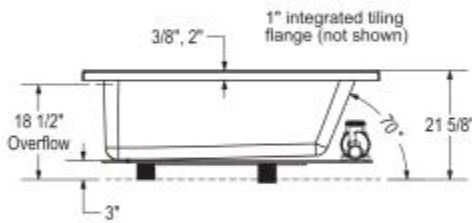

Pose 60 x 30 Acrylic Corner Left Bathtub

Model number:

106199-L-097-001

Dimensions: 59.625" x 29.875" x 21.625"

Installation: Corner

Material: Acrylic

Standard Features:

- Rectangular shape bathtub with choices of two deck heights (3/8 or 2 in.) Please specify when ordering.
- Integrated flange (IF) for corner installation
- Textured floor
- Ample deck space for faucet installation
- Right or left drain available

Certifications

MAAX products adhere to one or more of the following certifications:

MAAX

Pose 60 x 30 Acrylic Corner Left Bathtub

Model number:

106199-L-097-001

Dimensions: 59.625" x 29.875" x 21.625"

Installation: Corner

Material: Acrylic

	DROP IN 2"	DROP IN 3/8"	ALCOVE / CORNER
X	59 7/8"	59 3/4"	59 5/8"
Y	29 7/8"	29 3/4"	29 7/8"

Wood support design may vary.
 Integrated tiling flange: 1" height X 1/4" thickness (not shown)
 Tiling flange position is determined by chosen configuration.
 All dimensions are approximate.
 Structure measurement must be verified against the unit to ensure proper fit.

51 In. x 21 1/4 In.

Deep Sump Height

18 In. - 457 mm

Deck Width

3.5 In. - 89 mm

Drain location:

Left

Right