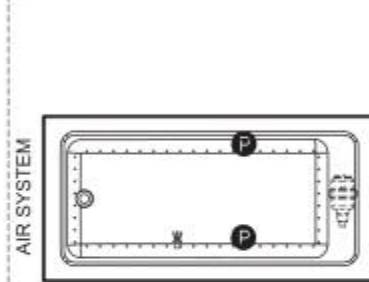

Pose 7236 IF Acrylic Corner Left Bathtub

Model number:

106211-R-097-001

Dimensions: 71.5" x 35.375" x 23.625"

Installation: Corner

Material: Acrylic

Standard Features:

- Rectangular shape bathtub with choices of two deck heights (3/8 or 2 in.) Please specify when ordering.
- Integrated flange (IF) for corner installation
- Textured floor
- Ample deck space for faucet installation
- Right or left drain available

Material: Acrylic

Technical drawing is universal for all 7236 configurations. External dimension (X,Y) vary depending on configuration (see chart)

	DROP IN 2"	DROP IN 3/8"	ALCOVE / CORNER
X	72"	71 7/8"	71 1/2"
Y	35 3/4"	35 5/8"	35 3/8"

Wood support design may vary.
 Integrated tiling flange: 1" height X 1/4" thickness (not shown)
 Tiling flange position is determined by chosen configuration.
 All dimensions are approximate.
 Structure measurement must be verified against the unit to ensure proper fit.

62 3/4 In. x 27 1/2 In.

Deep Sump Height

19.5 In. - 495 mm

Deck Width

3.375 In. - 86 mm

Drain location:

Left

Right