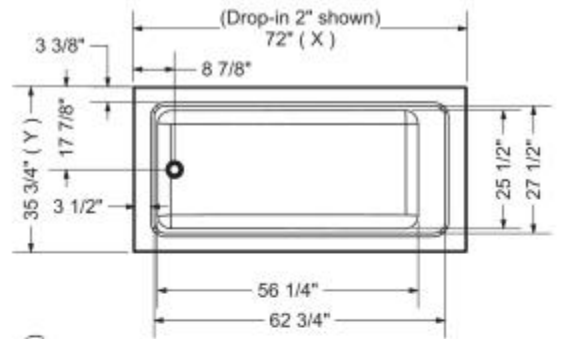

Pose 7236 IF Acrylic Corner Left Bathtub

Model number:

106211-R-097-001

Dimensions: 71.5" x 35.375" x 23.625"

Installation: Corner

Material: Acrylic

Standard Features:

- Rectangular shape bathtub with choices of two deck heights (3/8 or 2 in.) Please specify when ordering.
- Integrated flange (IF) for corner installation
- Textured floor
- Ample deck space for faucet installation
- Right or left drain available

Certifications

MAAX products adhere to one or more of the following certifications:

MAAX

Pose 7236 IF Acrylic Corner Left Bathtub

Model number:

106211-R-097-001

Dimensions: 71.5" x 35.375" x 23.625"

Installation: Corner

Material: Acrylic

Technical drawing is universal for all 7236 configurations. External dimension (X,Y) vary depending on configuration (see chart)

	DROP IN 2"	DROP IN 3/8"	ALCOVE / CORNER
X	72"	71 7/8"	71 1/2"
Y	35 3/4"	35 5/8"	35 3/8"

Wood support design may vary.
 Integrated tiling flange: 1" height X 1/4" thickness (not shown)
 Tiling flange position is determined by chosen configuration.
 All dimensions are approximate.
 Structure measurement must be verified against the unit to ensure proper fit.