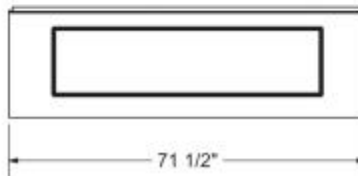

- : Indicates optional grab bar positioning
- (▲) : Indicates whirlpool jets positioning
- (△) : Indicates suction positioning
- (●) : Indicates airjets positioning
- (☼) : Indicates chromatherapy light positioning

APRON (alcove version only)