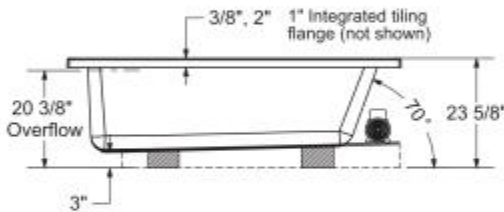

Pose 7236 IF Acrylic Corner Left Bathtub

Model number:

106211-R-097-001

Dimensions: 71.5" x 35.375" x 23.625"

Installation: Corner

Material: Acrylic

Standard Features:

- Rectangular shape bathtub with choices of two deck heights (3/8 or 2 in.) Please specify when ordering.
- Integrated flange (IF) for corner installation
- Textured floor
- Ample deck space for faucet installation
- Right or left drain available

Certifications

MAAX products adhere to one or more of the following certifications:

MAAX

Pose 7236 IF Acrylic Corner Left Bathtub

Model number:

106211-R-097-001

Dimensions: 71.5" x 35.375" x 23.625"

Installation: Corner

Material: Acrylic

Technical drawing is universal for all 7236 configurations. External dimension (X,Y) vary depending on configuration (see chart)

	DROP IN 2"	DROP IN 3/8"	ALCOVE / CORNER
X	72"	71 7/8"	71 1/2"
Y	35 3/4"	35 5/8"	35 3/8"

Wood support design may vary.
 Integrated tiling flange: 1" height X 1/4" thickness (not shown)
 Tiling flange position is determined by chosen configuration.
 All dimensions are approximate.
 Structure measurement must be verified against the unit to ensure proper fit.