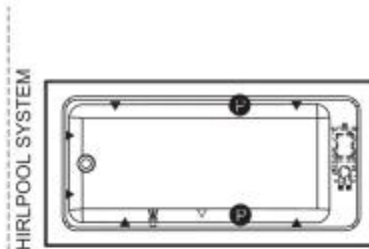

Certifications

MAAX products adhere to one or more of the following certifications:

MAAX

Pose 7236 IF Acrylic Corner Left Bathtub

Model number:

106211-R-097-001

Dimensions: 71.5" x 35.375" x 23.625"

Installation: Corner

Material: Acrylic

Technical drawing is universal for all 7236 configurations. External dimension (X,Y) vary depending on configuration (see chart)

	DROP IN 2"	DROP IN 3/8"	ALCOVE / CORNER
X	72"	71 7/8"	71 1/2"
Y	35 3/4"	35 5/8"	35 3/8"

Wood support design may vary.
 Integrated tiling flange: 1" height X 1/4" thickness (not shown)
 Tiling flange position is determined by chosen configuration.
 All dimensions are approximate.
 Structure measurement must be verified against the unit to ensure proper fit.

- : Indicates optional grab bar positioning
- (▲) : Indicates whirlpool jets positioning
- (△) : Indicates suction positioning
- (●) : Indicates airjets positioning
- (☼) : Indicates chromatherapy light positioning