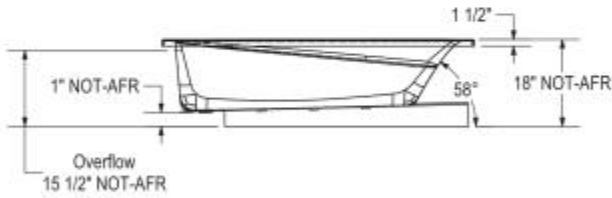

Exhibit 7234 Acrylic Drop-in Bathtub

Model number:

106223-097-001

Dimensions: 71.875" x 34" x 18"

Installation: Drop-in

Material: Acrylic

Standard Features:

- Rectangular shape bathtub
- Drop-in installation
- Minimalist look with discreet armrests and textured floor
- End drain

Certifications

MAAX products adhere to one or more of the following certifications:

MAAX

Exhibit 7234 Acrylic Drop-in Bathtub

Model number:

106223-097-001

Dimensions: 71.875" x 34" x 18"

Installation: Drop-in

Material: Acrylic

- (▲) : Indicates whirlpool jets positioning
- (△) : Indicates suction positioning
- (●) : Indicates airjets positioning
- (■) : Indicates chromatherapy light positioning

All dimensions are approximate.
Structure measurement must be verified against the unit to ensure proper fit.

Dimensions

72 x 34 x 18 In.
(1826 x 864 x 457 mm)

Water Capacity

59 gallons - 223 liters

Weight

80 lbs - 36 1/4 kg

Bathing Well

66 1/2 In. x 26 In.