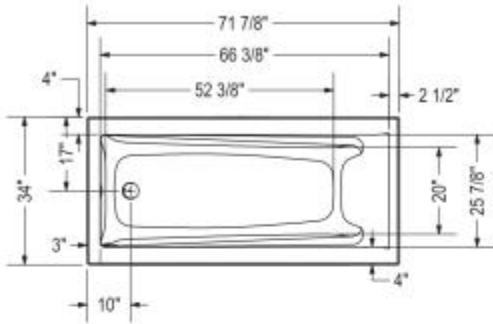

Exhibit 7234 Acrylic Drop-in Bathtub

Model number:

106223-097-001

Dimensions: 71.875" x 34" x 18"

Installation: Drop-in

Material: Acrylic

Standard Features:

- Rectangular shape bathtub
- Drop-in installation
- Minimalist look with discreet armrests and textured floor
- End drain

Certifications

MAAX products adhere to one or more of the following certifications:

MAAX

Exhibit 7234 Acrylic Drop-in Bathtub

Model number:

106223-097-001

Dimensions: 71.875" x 34" x 18"

Installation: Drop-in

Material: Acrylic

- (▲) : Indicates whirlpool jets positioning
- (△) : Indicates suction positioning
- (●) : Indicates airjets positioning
- (■) : Indicates chromatherapy light positioning

All dimensions are approximate.
Structure measurement must be verified against the unit to ensure proper fit.

Dimensions

72 x 34 x 18 In.
(1826 x 864 x 457 mm)

Water Capacity

59 gallons - 223 liters

Weight

80 lbs - 36 1/4 kg

Bathing Well

66 1/2 In. x 26 In.