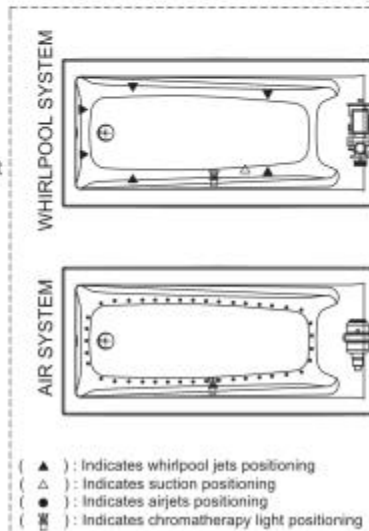

Certifications

MAAX products adhere to one or more of the following certifications:

MAAX

Exhibit 7234 Acrylic Drop-in Bathtub

Model number:

106223-097-001

Dimensions: 71.875" x 34" x 18"

Installation: Drop-in

Material: Acrylic

- (▲) : Indicates whirlpool jets positioning
- (△) : Indicates suction positioning
- (●) : Indicates airjets positioning
- (■) : Indicates chromatherapy light positioning

All dimensions are approximate.
Structure measurement must be verified against the unit to ensure proper fit.

Dimensions

72 x 34 x 18 In.
(1826 x 864 x 457 mm)

Water Capacity

59 gallons - 223 liters

Weight

80 lbs - 36 1/4 kg

Bathing Well

66 1/2 In. x 26 In.

Deep Sump Height

16.375 In. - 416 mm

Deck Width

4 In. - 102 mm

Drain location:

End

Project: _____

Contractor: _____