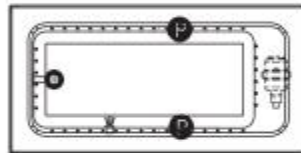

Pose 60 x 30 Acrylic Corner Left Bathtub

Model number:

106199-R-003-001

Dimensions: 59.625" x 29.875" x 21.625"

Installation: Corner

Material: Acrylic

Standard Features:

- Rectangular shape bathtub with choices of two deck heights (3/8 or 2 in.) Please specify when ordering.
- Integrated flange (IF) for corner installation
- Textured floor
- Ample deck space for faucet installation
- Right or left drain available

Certifications

MAAX products adhere to one or more of the following certifications:

MAAX

Pose 60 x 30 Acrylic Corner Left Bathtub

Model number:

106199-R-003-001

Dimensions: 59.625" x 29.875" x 21.625"

Installation: Corner

Material: Acrylic

| | DROP IN 2" | DROP IN 3/8" | ALCOVE / CORNER |
|---|------------|--------------|-----------------|
| X | 59 7/8" | 59 3/4" | 59 5/8" |
| Y | 29 7/8" | 29 3/4" | 29 7/8" |

Wood support design may vary.
 Integrated tiling flange: 1" height X 1/4" thickness (not shown)
 Tiling flange position is determined by chosen configuration.
 All dimensions are approximate.
 Structure measurement must be verified against the unit to ensure proper fit.

WHIRLPOOL SYSTEM

AIR SYSTEM

- : Indicates optional grab bar positioning
- (▲) : Indicates whirlpool jets positioning
- (●) : Indicates Aerofoel airjets positioning
- (▲) : Indicates suction positioning
- (X) : Indicates chromatherapy light positioning