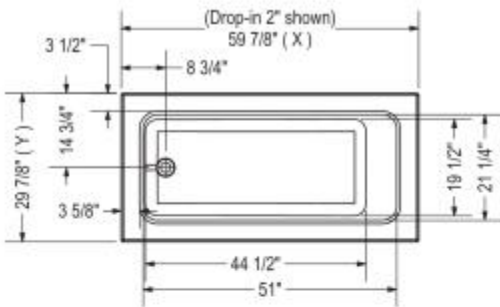

Pose 60 x 30 Acrylic Corner Left Bathtub

Model number:

106199-R-003-001

Dimensions: 59.625" x 29.875" x 21.625"

Installation: Corner

Material: Acrylic

Standard Features:

- Rectangular shape bathtub with choices of two deck heights (3/8 or 2 in.) Please specify when ordering.
- Integrated flange (IF) for corner installation
- Textured floor
- Ample deck space for faucet installation
- Right or left drain available

Certifications

MAAX products adhere to one or more of the following certifications:

MAAX

Pose 60 x 30 Acrylic Corner Left Bathtub

Model number:

106199-R-003-001

Dimensions: 59.625" x 29.875" x 21.625"

Installation: Corner

Material: Acrylic

| | DROP IN 2" | DROP IN 3/8" | ALCOVE / CORNER |
|---|------------|--------------|-----------------|
| X | 59 7/8" | 59 3/4" | 59 5/8" |
| Y | 29 7/8" | 29 3/4" | 29 7/8" |

Wood support design may vary.
 Integrated tiling flange: 1" height X 1/4" thickness (not shown)
 Tiling flange position is determined by chosen configuration.
 All dimensions are approximate.
 Structure measurement must be verified against the unit to ensure proper fit.

51 In. x 21 1/4 In.

Deep Sump Height

18 In. - 457 mm

Deck Width

3.5 In. - 89 mm

Drain location:

Left

Right