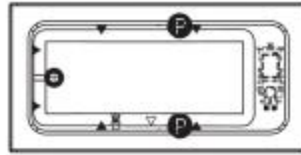

Pose 60 x 30 Acrylic Corner Left Bathtub

Model number:

106199-R-003-001

Dimensions: 59.625" x 29.875" x 21.625"

Installation: Corner

Material: Acrylic

	DROP IN 2"	DROP IN 3/8"	ALCOVE / CORNER
X	59 7/8"	59 3/4"	59 5/8"
Y	29 7/8"	29 3/4"	29 7/8"

Wood support design may vary.
Integrated tiling flange: 1" height X 1/4" thickness (not shown)
Tiling flange position is determined by chosen configuration.
All dimensions are approximate.
Structure measurement must be verified against the unit to ensure proper fit.

WHIRLPOOL SYSTEM

AIR SYSTEM

- : Indicates optional grab bar positioning
- (▲) : Indicates whirlpool jets positioning
- (●) : Indicates Aerofoel airjets positioning
- (▲) : Indicates suction positioning
- (X) : Indicates chromatherapy light positioning

APRON (alcove version only)

Dimensions

59 3/4 x 30 x 21 3/4 In.
(1514 x 759 x 549 mm)

Water Capacity

49 gallons - 186 liters

Weight

57 lbs - 25 3/4 kg

Bathing Well

51 In. x 21 1/4 In.

Deep Sump Height

18 In. - 457 mm

Deck Width

3.5 In. - 89 mm

Drain location:

Left

Right

Project:

Contractor:

Representative:

Date:

Tel:

Notes:

MAAX