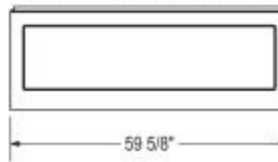

Pose 60 x 30 Acrylic Corner Left Bathtub

Model number:

106199-R-003-001

Dimensions: 59.625" x 29.875" x 21.625"

Installation: Corner

Material: Acrylic

Standard Features:

- Rectangular shape bathtub with choices of two deck heights (3/8 or 2 in.) Please specify when ordering.
- Integrated flange (IF) for corner installation
- Textured floor
- Ample deck space for faucet installation
- Right or left drain available

Certifications

MAAX products adhere to one or more of the following certifications:

MAAX

Pose 60 x 30 Acrylic Corner Left Bathtub

Model number:

106199-R-003-001

Dimensions: 59.625" x 29.875" x 21.625"

Installation: Corner

WHIRLPOOL SYSTEM

AIR SYSTEM

- : Indicates optional grab bar positioning
- (▲) : Indicates whirlpool jets positioning
- (●) : Indicates Aerofoel airjets positioning
- (▲) : Indicates suction positioning
- (X) : Indicates chromatherapy light positioning

APRON (alcove version only)

Dimensions

59 3/4 x 30 x 21 3/4 In.
 (1514 x 759 x 549 mm)

Water Capacity

49 gallons - 186 liters

Weight

57 lbs - 25 3/4 kg

Bathing Well