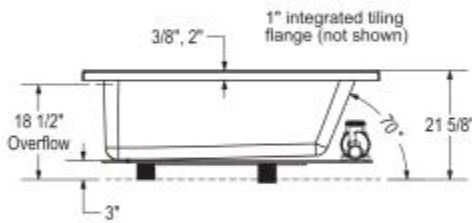

Pose 60 x 30 Acrylic Corner Left Bathtub

Model number:

106199-R-003-001

Dimensions: 59.625" x 29.875" x 21.625"

Installation: Corner

Material: Acrylic

Standard Features:

- Rectangular shape bathtub with choices of two deck heights (3/8 or 2 in.) Please specify when ordering.
- Integrated flange (IF) for corner installation
- Textured floor
- Ample deck space for faucet installation
- Right or left drain available

Certifications

MAAX products adhere to one or more of the following certifications:

MAAX

Pose 60 x 30 Acrylic Corner Left Bathtub

Model number:

106199-R-003-001

Dimensions: 59.625" x 29.875" x 21.625"

Installation: Corner

Material: Acrylic

| | DROP IN 2" | DROP IN 3/8" | ALCOVE / CORNER |
|---|------------|--------------|-----------------|
| X | 59 7/8" | 59 3/4" | 59 5/8" |
| Y | 29 7/8" | 29 3/4" | 29 7/8" |

Wood support design may vary.
 Integrated tiling flange: 1" height X 1/4" thickness (not shown)
 Tiling flange position is determined by chosen configuration.
 All dimensions are approximate.
 Structure measurement must be verified against the unit to ensure proper fit.

51 In. x 21 1/4 In.

Deep Sump Height

18 In. - 457 mm

Deck Width

3.5 In. - 89 mm

Drain location:

Left

Right