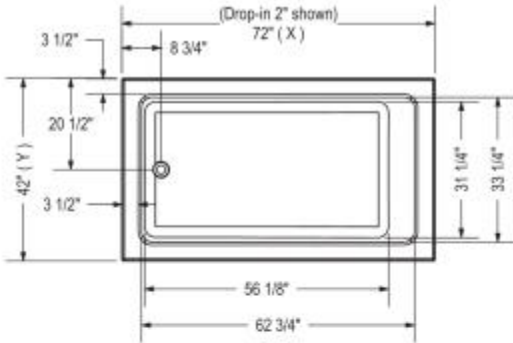

Pose 7242 IF Acrylic Corner Left Bathtub

Model number:

106214-L-003-001

Dimensions: 71.5" x 41.625" x 23.625"

Installation: Corner

Material: Acrylic

	DROP IN 2"	DROP IN 3/8"	ALCOVE / CORNER
X	72"	71 3/4"	71 1/2"
Y	42"	41 1/2"	41 5/8"

Wood support design may vary.
Integrated tiling flange: 1" height X 1/4" thickness (not shown)
Tiling flange position is determined by chosen configuration.

All dimensions are approximate.
Structure measurement must be verified against the unit to ensure proper fit.