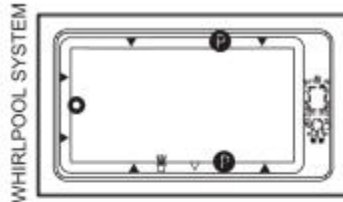

Pose 7242 IF Acrylic Corner Left Bathtub

Model number:

106214-L-003-001

Dimensions: 71.5" x 41.625" x 23.625"

Installation: Corner

Material: Acrylic

Standard Features:

- Rectangular shape bathtub with choices of two deck heights (3/8 or 2 in.) Please specify when ordering.
- Integrated flange (IF) for corner installation
- Textured floor
- Ample deck space for faucet installation
- Right or left drain available

Certifications

MAAX products adhere to one or more of the following certifications:

MAAX

Pose 7242 IF Acrylic Corner Left Bathtub

Model number:

106214-L-003-001

Dimensions: 71.5" x 41.625" x 23.625"

Installation: Corner

Material: Acrylic

	DROP IN 2"	DROP IN 3/8"	ALCOVE / CORNER
X	72"	71 3/4"	71 1/2"
Y	42"	41 1/2"	41 5/8"

Wood support design may vary.
Integrated tiling flange: 1" height X 1/4" thickness (not shown)
Tiling flange position is determined by chosen configuration.

All dimensions are approximate.
Structure measurement must be verified against the unit to ensure proper fit.

- : Indicates optional grab bar positioning
- { ▲ } : Indicates whirlpool jets positioning
- { △ } : Indicates suction positioning
- : Indicates Aerofeel airjets positioning
- { ✖ } : Indicates chromatherapy light positioning