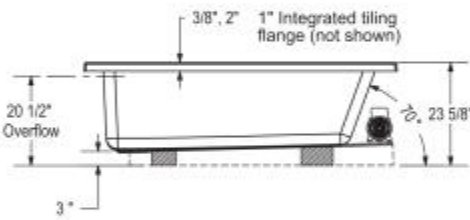

Certifications

MAAX products adhere to one or more of the following certifications:

MAAX

Pose 7242 IF Acrylic Corner Left Bathtub

Model number:

106214-L-003-001

Dimensions: 71.5" x 41.625" x 23.625"

Installation: Corner

Material: Acrylic

	DROP IN 2"	DROP IN 3/8"	ALCOVE / CORNER
X	72"	71 3/4"	71 1/2"
Y	42"	41 1/2"	41 5/8"

Wood support design may vary.
Integrated tiling flange: 1" height X 1/4" thickness (not shown)
Tiling flange position is determined by chosen configuration.

All dimensions are approximate.
Structure measurement must be verified against the unit to ensure proper fit.

- : Indicates optional grab bar positioning
- { ▲ } : Indicates whirlpool jets positioning
- { △ } : Indicates suction positioning
- : Indicates Aerofeel airjets positioning
- { ✖ } : Indicates chromatherapy light positioning

62 3/4 In. x 33 1/4 In.

Deep Sump Height

20 In. - 508 mm

Deck Width

3.5 In. - 89 mm

Drain location:

Left

Right