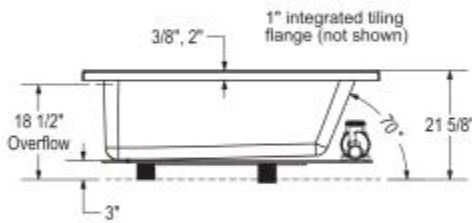

Pose 6030 IF Acrylic Corner Right Bathtub

Model number:

106200-L-103-001

Dimensions: 59.625" x 29.875" x 21.625"

Installation: Corner

Material: Acrylic

Standard Features:

- Rectangular shape bathtub with choices of two deck heights (3/8 or 2 in.) Please specify when ordering.
- Integrated flange (IF) for corner installation
- Textured floor
- Ample deck space for faucet installation
- Right or left drain available

Certifications

MAAX products adhere to one or more of the following certifications:

MAAX

Pose 6030 IF Acrylic Corner Right Bathtub

Model number:

106200-L-103-001

Dimensions: 59.625" x 29.875" x 21.625"

Installation: Corner

Material: Acrylic

	DROP IN 2"	DROP IN 3/8"	ALCOVE / CORNER
X	59 7/8"	59 3/4"	59 5/8"
Y	29 7/8"	29 3/4"	29 7/8"

Wood support design may vary.
 Integrated tiling flange: 1" height X 1/4" thickness (not shown)
 Tiling flange position is determined by chosen configuration.
 All dimensions are approximate.
 Structure measurement must be verified against the unit to ensure proper fit.

51 In. x 21 1/4 In.

Deep Sump Height

18 In. - 457 mm

Deck Width

3.5 In. - 89 mm

Drain location:

Left

Right