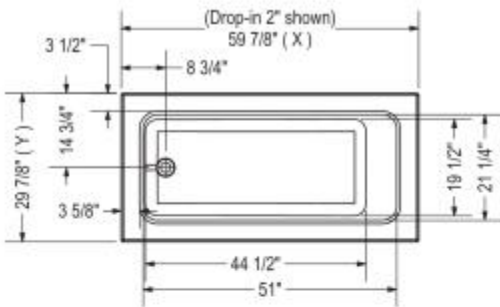

Pose 6030 IF Acrylic Corner Right Bathtub

Model number:

106200-L-103-001

Dimensions: 59.625" x 29.875" x 21.625"

Installation: Corner

Material: Acrylic

Standard Features:

- Rectangular shape bathtub with choices of two deck heights (3/8 or 2 in.) Please specify when ordering.
- Integrated flange (IF) for corner installation
- Textured floor
- Ample deck space for faucet installation
- Right or left drain available

Certifications

MAAX products adhere to one or more of the following certifications:

MAAX

Pose 6030 IF Acrylic Corner Right Bathtub

Model number:

106200-L-103-001

Dimensions: 59.625" x 29.875" x 21.625"

Installation: Corner

Material: Acrylic

	DROP IN 2"	DROP IN 3/8"	ALCOVE / CORNER
X	59 7/8"	59 3/4"	59 5/8"
Y	29 7/8"	29 3/4"	29 7/8"

Wood support design may vary.
 Integrated tiling flange: 1" height X 1/4" thickness (not shown)
 Tiling flange position is determined by chosen configuration.
 All dimensions are approximate.
 Structure measurement must be verified against the unit to ensure proper fit.

51 In. x 21 1/4 In.

Deep Sump Height

18 In. - 457 mm

Deck Width

3.5 In. - 89 mm

Drain location:

Left

Right