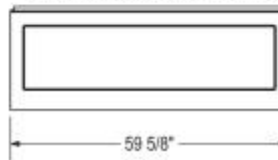

Pose 6030 IF Acrylic Corner Right Bathtub

Model number:

106200-L-103-001

Dimensions: 59.625" x 29.875" x 21.625"

Installation: Corner

Material: Acrylic

Standard Features:

- Rectangular shape bathtub with choices of two deck heights (3/8 or 2 in.) Please specify when ordering.
- Integrated flange (IF) for corner installation
- Textured floor
- Ample deck space for faucet installation
- Right or left drain available

Certifications

MAAX products adhere to one or more of the following certifications:

MAAX

Pose 6030 IF Acrylic Corner Right Bathtub

Model number:

106200-L-103-001

Dimensions: 59.625" x 29.875" x 21.625"

Installation: Corner

WHIRLPOOL SYSTEM

AIR SYSTEM

- : Indicates optional grab bar positioning
- (▲) : Indicates whirlpool jets positioning
- (●) : Indicates Aerofoel airjets positioning
- (▲) : Indicates suction positioning
- (☒) : Indicates chromatherapy light positioning

APRON (alcove version only)

Dimensions

59 3/4 x 30 x 21 3/4 In.
 (1514 x 759 x 549 mm)

Water Capacity

49 gallons - 186 liters

Weight

57 lbs - 25 3/4 kg

Bathing Well