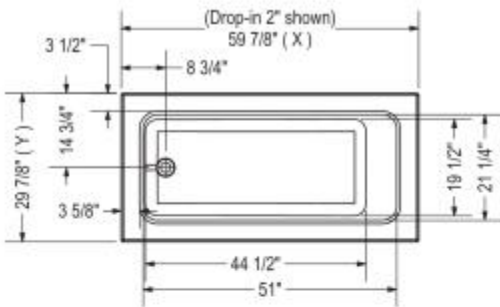

Pose 60 x 30 Acrylic Corner Left Bathtub

Model number:

106199-L-003-001

Dimensions: 59.625" x 29.875" x 21.625"

Installation: Corner

Material: Acrylic

Standard Features:

- Rectangular shape bathtub with choices of two deck heights (3/8 or 2 in.) Please specify when ordering.
- Integrated flange (IF) for corner installation
- Textured floor
- Ample deck space for faucet installation
- Right or left drain available

Certifications

MAAX products adhere to one or more of the following certifications:

MAAX

Pose 60 x 30 Acrylic Corner Left Bathtub

Model number:

106199-L-003-001

Dimensions: 59.625" x 29.875" x 21.625"

Installation: Corner

Material: Acrylic

	DROP IN 2"	DROP IN 3/8"	ALCOVE / CORNER
X	59 7/8"	59 3/4"	59 5/8"
Y	29 7/8"	29 3/4"	29 7/8"

Wood support design may vary.
 Integrated tiling flange: 1" height X 1/4" thickness (not shown)
 Tiling flange position is determined by chosen configuration.
 All dimensions are approximate.
 Structure measurement must be verified against the unit to ensure proper fit.

51 In. x 21 1/4 In.

Deep Sump Height

18 In. - 457 mm

Deck Width

3.5 In. - 89 mm

Drain location:

Left

Right