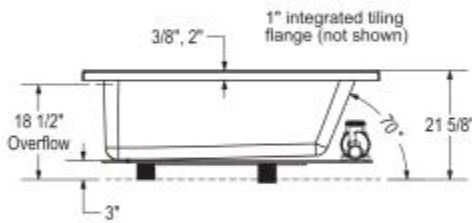

Pose 60 x 30 Acrylic Corner Left Bathtub

Model number:

106199-L-003-001

Dimensions: 59.625" x 29.875" x 21.625"

Installation: Corner

Material: Acrylic

Standard Features:

- Rectangular shape bathtub with choices of two deck heights (3/8 or 2 in.) Please specify when ordering.
- Integrated flange (IF) for corner installation
- Textured floor
- Ample deck space for faucet installation
- Right or left drain available

Certifications

MAAX products adhere to one or more of the following certifications:

MAAX

Pose 60 x 30 Acrylic Corner Left Bathtub

Model number:

106199-L-003-001

Dimensions: 59.625" x 29.875" x 21.625"

Installation: Corner

Material: Acrylic

	DROP IN 2"	DROP IN 3/8"	ALCOVE / CORNER
X	59 7/8"	59 3/4"	59 5/8"
Y	29 7/8"	29 3/4"	29 7/8"

Wood support design may vary.
 Integrated tiling flange: 1" height X 1/4" thickness (not shown)
 Tiling flange position is determined by chosen configuration.
 All dimensions are approximate.
 Structure measurement must be verified against the unit to ensure proper fit.

51 In. x 21 1/4 In.

Deep Sump Height

18 In. - 457 mm

Deck Width

3.5 In. - 89 mm

Drain location:

Left

Right