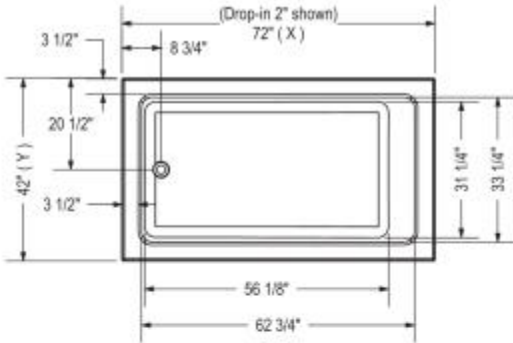

Pose 7242 IF Acrylic Corner Left Bathtub

Model number:

106214-L-103-001

Dimensions: 71.5" x 41.625" x 23.625"

Installation: Corner

Material: Acrylic

	DROP IN 2"	DROP IN 3/8"	ALCOVE / CORNER
X	72"	71 3/4"	71 1/2"
Y	42"	41 1/2"	41 5/8"

Wood support design may vary.
Integrated tiling flange: 1" height X 1/4" thickness (not shown)
Tiling flange position is determined by chosen configuration.

All dimensions are approximate.
Structure measurement must be verified against the unit to ensure proper fit.