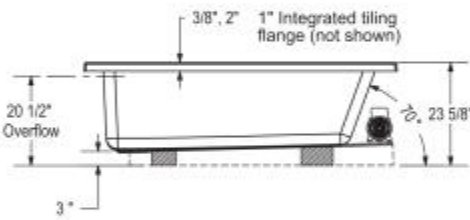

Pose 7242 IF Acrylic Corner Left Bathtub

Model number:

106214-L-103-001

Dimensions: 71.5" x 41.625" x 23.625"

Installation: Corner

Material: Acrylic

Standard Features:

- Rectangular shape bathtub with choices of two deck heights (3/8 or 2 in.) Please specify when ordering.
- Integrated flange (IF) for corner installation
- Textured floor
- Ample deck space for faucet installation
- Right or left drain available

Certifications

MAAX products adhere to one or more of the following certifications:

MAAX

Pose 7242 IF Acrylic Corner Left Bathtub

Model number:

106214-L-103-001

Dimensions: 71.5" x 41.625" x 23.625"

Installation: Corner

Material: Acrylic

	DROP IN 2"	DROP IN 3/8"	ALCOVE / CORNER
X	72"	71 3/4"	71 1/2"
Y	42"	41 1/2"	41 5/8"

Wood support design may vary.
Integrated tiling flange: 1" height X 1/4" thickness (not shown)
Tiling flange position is determined by chosen configuration.

All dimensions are approximate.
Structure measurement must be verified against the unit to ensure proper fit.

- : Indicates optional grab bar positioning
- { ▲ } : Indicates whirlpool jets positioning
- { △ } : Indicates suction positioning
- : Indicates Aerofeel airjets positioning
- { ✖ } : Indicates chromatherapy light positioning