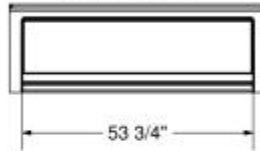

Exhibit 6032 IF Acrylic Alcove Bathtub

Model number:

105514-003-001-002

Dimensions: 59.75" x 31.875" x 20"

Installation: Alcove

Material: Acrylic

Standard Features:

- Rectangular shape bathtub
- Drop-in or alcove installation with tiling flange
- Minimalist look with discreet armrests and textured floor
- End drain

MAAX

Exhibit 6032 IF Acrylic Alcove Bathtub

Model number:

105514-003-001-002

Dimensions: 59.75" x 31.875" x 20"

Installation: Alcove

Material: Acrylic

WITHOUT SYSTEM

WITH SYSTEM

1" Single Integrated tiling flange (shown)

Wood support design may vary.
Single integrated tiling flange: 1" height x 1/4" thickness (shown)

All dimensions are approximate.
Structure measurement must be verified against the unit to ensure proper fit.

- ▲ : Indicates whirlpool jets positioning
- ◊ : Indicates suction positioning
- : Indicates airjets positioning
- ◻ : Indicates chromatherapy light positioning

Dimensions

59 3/4 x 32 x 20 In.
(1518 x 810 x 508 mm)