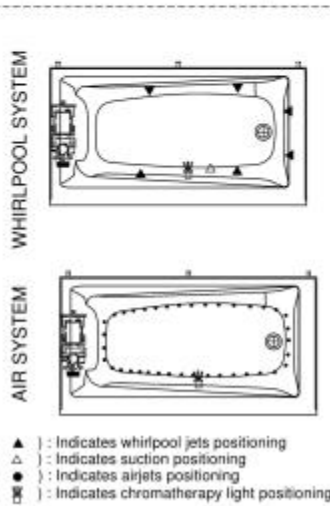

WITH SYSTEM

1" Single Integrated tiling flange (shown)

Wood support design may vary.
Single integrated tiling flange: 1" height x 1/4" thickness (shown)

All dimensions are approximate.
Structure measurement must be verified against the unit to ensure proper fit.

- ▲ : Indicates whirlpool jets positioning
- ◊ : Indicates suction positioning
- : Indicates airjets positioning
- ◻ : Indicates chromatherapy light positioning

Dimensions

59 3/4 x 32 x 20 In.
(1518 x 810 x 508 mm)

Water Capacity

48 gallons - 182 liters

Weight

85 lbs - 38 1/2 kg

Bathing Well

53 1/2 In. x 26 In.

Deep Sump Height

16.25 In. - 413 mm

Deck Width

2.875 In. - 73 mm

Drain location:

Left

Right

Project:

Contractor:

Representative: