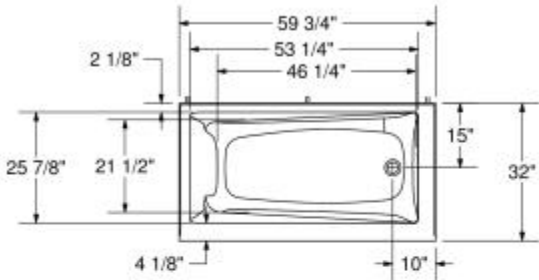

Exhibit 6032 IF Acrylic Alcove Bathtub

Model number:

105514-003-001-002

Dimensions: 59.75" x 31.875" x 20"

Installation: Alcove

Material: Acrylic

Standard Features:

- Rectangular shape bathtub
- Drop-in or alcove installation with tiling flange
- Minimalist look with discreet armrests and textured floor
- End drain

MAAX

Exhibit 6032 IF Acrylic Alcove Bathtub

Model number:

105514-003-001-002

Dimensions: 59.75" x 31.875" x 20"

Installation: Alcove

Material: Acrylic

WITHOUT SYSTEM

WITH SYSTEM

1" Single Integrated tiling flange (shown)

Wood support design may vary.
Single integrated tiling flange: 1" height x 1/4" thickness (shown)

All dimensions are approximate.
Structure measurement must be verified against the unit to ensure proper fit.

- ▲ : Indicates whirlpool jets positioning
- ◊ : Indicates suction positioning
- : Indicates airjets positioning
- ◻ : Indicates chromatherapy light positioning

Dimensions

59 3/4 x 32 x 20 In.
(1518 x 810 x 508 mm)