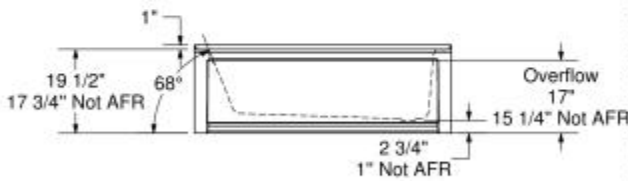

Exhibit 6032 IF Acrylic Alcove Bathtub

Model number:

105514-003-001-002

Dimensions: 59.75" x 31.875" x 20"

Installation: Alcove

Material: Acrylic

Standard Features:

- Rectangular shape bathtub
- Drop-in or alcove installation with tiling flange
- Minimalist look with discreet armrests and textured floor
- End drain

MAAX

Exhibit 6032 IF Acrylic Alcove Bathtub

Model number:

105514-003-001-002

Dimensions: 59.75" x 31.875" x 20"

Installation: Alcove

Material: Acrylic

WITHOUT SYSTEM

WITH SYSTEM

1" Single Integrated tiling flange (shown)

Wood support design may vary.
Single integrated tiling flange: 1" height x 1/4" thickness (shown)

All dimensions are approximate.
Structure measurement must be verified against the unit to ensure proper fit.

- ▲ : Indicates whirlpool jets positioning
- ◊ : Indicates suction positioning
- : Indicates airjets positioning
- ◻ : Indicates chromatherapy light positioning

Dimensions

59 3/4 x 32 x 20 In.
(1518 x 810 x 508 mm)