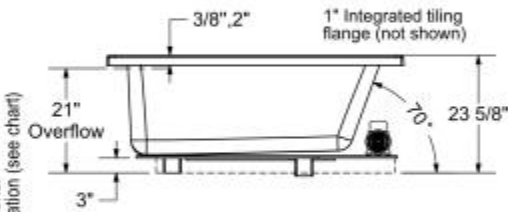

Pose 6032 IF Acrylic Corner Right Bathtub

Model number:

106203-R-003-001

Dimensions: 59.625" x 31.625" x 23.625"

Installation: Corner

Material: Acrylic

Standard Features:

- Rectangular shape bathtub with choices of two deck heights (3/8 or 2 in.) Please specify when ordering.
- Integrated flange (IF) for corner installation
- Textured floor
- Ample deck space for faucet installation
- Right or left drain available

Certifications

MAAX products adhere to one or more of the following certifications:

MAAX

Pose 6032 IF Acrylic Corner Right Bathtub

Model number:

106203-R-003-001

Dimensions: 59.625" x 31.625" x 23.625"

Installation: Corner

Material: Acrylic

- : Indicates optional grab bar positioning
- (▲) : Indicates whirlpool jets positioning
- (△) : Indicates suction positioning
- (●) : Indicates airjets positioning
- (☒) : Indicates chromotherapy light positioning

Dimensions

59 3/4 x 31 3/4 x 23 3/4 In.
 (1514 x 803 x 600 mm)

Water Capacity

64 gallons - 241 liters

Weight

61 lbs - 27 3/4 kg

Bathing Well

51 In. x 23 1/2 In.