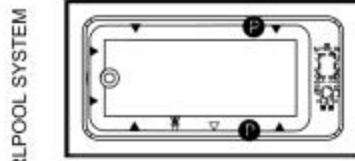

Pose 6032 IF Acrylic Corner Right Bathtub

Model number:

106203-R-003-001

Dimensions: 59.625" x 31.625" x 23.625"

Installation: Corner

Material: Acrylic

Standard Features:

- Rectangular shape bathtub with choices of two deck heights (3/8 or 2 in.) Please specify when ordering.
- Integrated flange (IF) for corner installation
- Textured floor
- Ample deck space for faucet installation
- Right or left drain available

Certifications

MAAX products adhere to one or more of the following certifications:

MAAX

Pose 6032 IF Acrylic Corner Right Bathtub

Model number:

106203-R-003-001

Dimensions: 59.625" x 31.625" x 23.625"

Installation: Corner

Material: Acrylic

- : Indicates optional grab bar positioning
- (▲) : Indicates whirlpool jets positioning
- (△) : Indicates suction positioning
- (●) : Indicates airjets positioning
- (☒) : Indicates chromotherapy light positioning