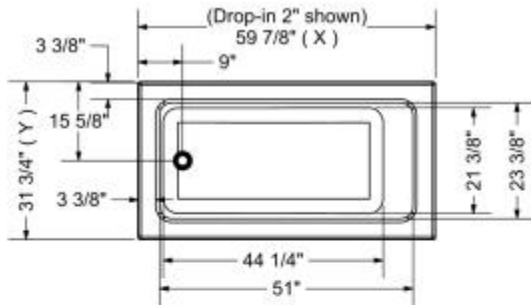

Pose 6032 IF Acrylic Corner Right Bathtub

Model number:

106203-R-003-001

Dimensions: 59.625" x 31.625" x 23.625"

Installation: Corner

Material: Acrylic

- : Indicates optional grab bar positioning
- (▲) : Indicates whirlpool jets positioning
- (△) : Indicates suction positioning
- (●) : Indicates airjets positioning
- (☒) : Indicates chromotherapy light positioning