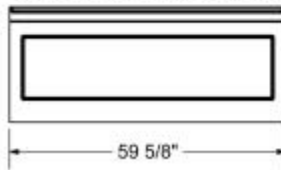

APRON (alcove version only)