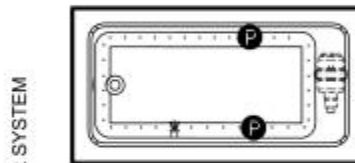

Pose 6032 IF Acrylic Corner Right Bathtub

Model number:

106203-R-003-001

Dimensions: 59.625" x 31.625" x 23.625"

Installation: Corner

Material: Acrylic

Standard Features:

- Rectangular shape bathtub with choices of two deck heights (3/8 or 2 in.) Please specify when ordering.
- Integrated flange (IF) for corner installation
- Textured floor
- Ample deck space for faucet installation
- Right or left drain available

Certifications

MAAX products adhere to one or more of the following certifications:

MAAX

Pose 6032 IF Acrylic Corner Right Bathtub

Model number:

106203-R-003-001

Dimensions: 59.625" x 31.625" x 23.625"

Installation: Corner

Material: Acrylic

- : Indicates optional grab bar positioning
- (▲) : Indicates whirlpool jets positioning
- (△) : Indicates suction positioning
- (●) : Indicates airjets positioning
- (☒) : Indicates chromotherapy light positioning