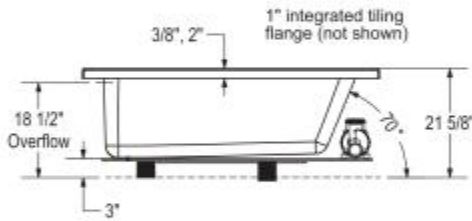

Pose 6030 IF Acrylic Corner Right Bathtub

Model number:

106200-R-097-001

Dimensions: 59.625" x 29.875" x 21.625"

Installation: Corner

Material: Acrylic

Standard Features:

- Rectangular shape bathtub with choices of two deck heights (3/8 or 2 in.) Please specify when ordering.
- Integrated flange (IF) for corner installation
- Textured floor
- Ample deck space for faucet installation
- Right or left drain available

Certifications

MAAX products adhere to one or more of the following certifications:

MAAX

Pose 6030 IF Acrylic Corner Right Bathtub

Model number:

106200-R-097-001

Dimensions: 59.625" x 29.875" x 21.625"

Installation: Corner

Material: Acrylic

	DROP IN 2"	DROP IN 3/8"	ALCOVE / CORNER
X	59 7/8"	59 3/4"	59 5/8"
Y	29 7/8"	29 3/4"	29 7/8"

Wood support design may vary.
 Integrated tiling flange: 1" height X 1/4" thickness (not shown)
 Tiling flange position is determined by chosen configuration.
 All dimensions are approximate.
 Structure measurement must be verified against the unit to ensure proper fit.

51 In. x 21 1/4 In.

Deep Sump Height

18 In. - 457 mm

Deck Width

3.5 In. - 89 mm

Drain location:

Left

Right