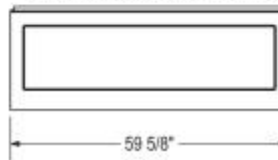

Pose 6030 IF Acrylic Corner Right Bathtub

Model number:

106200-R-097-001

Dimensions: 59.625" x 29.875" x 21.625"

Installation: Corner

Material: Acrylic

Standard Features:

- Rectangular shape bathtub with choices of two deck heights (3/8 or 2 in.) Please specify when ordering.
- Integrated flange (IF) for corner installation
- Textured floor
- Ample deck space for faucet installation
- Right or left drain available

Certifications

MAAX products adhere to one or more of the following certifications:

MAAX

Pose 6030 IF Acrylic Corner Right Bathtub

Model number:

106200-R-097-001

Dimensions: 59.625" x 29.875" x 21.625"

Installation: Corner

WHIRLPOOL SYSTEM

AIR SYSTEM

- : Indicates optional grab bar positioning
- (▲) : Indicates whirlpool jets positioning
- (●) : Indicates Aerofoel airjets positioning
- (△) : Indicates suction positioning
- (☒) : Indicates chromatherapy light positioning

APRON (alcove version only)

Dimensions

59 3/4 x 30 x 21 3/4 In.
 (1514 x 759 x 549 mm)

Water Capacity

49 gallons - 186 liters

Weight

57 lbs - 25 3/4 kg

Bathing Well