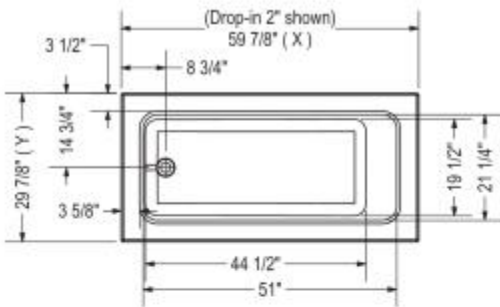

Pose 6030 IF Acrylic Corner Right Bathtub

Model number:

106200-R-097-001

Dimensions: 59.625" x 29.875" x 21.625"

Installation: Corner

Material: Acrylic

Standard Features:

- Rectangular shape bathtub with choices of two deck heights (3/8 or 2 in.) Please specify when ordering.
- Integrated flange (IF) for corner installation
- Textured floor
- Ample deck space for faucet installation
- Right or left drain available

Certifications

MAAX products adhere to one or more of the following certifications:

MAAX

Pose 6030 IF Acrylic Corner Right Bathtub

Model number:

106200-R-097-001

Dimensions: 59.625" x 29.875" x 21.625"

Installation: Corner

Material: Acrylic

	DROP IN 2"	DROP IN 3/8"	ALCOVE / CORNER
X	59 7/8"	59 3/4"	59 5/8"
Y	29 7/8"	29 3/4"	29 7/8"

Wood support design may vary.
 Integrated tiling flange: 1" height X 1/4" thickness (not shown)
 Tiling flange position is determined by chosen configuration.
 All dimensions are approximate.
 Structure measurement must be verified against the unit to ensure proper fit.

51 In. x 21 1/4 In.

Deep Sump Height

18 In. - 457 mm

Deck Width

3.5 In. - 89 mm

Drain location:

Left

Right