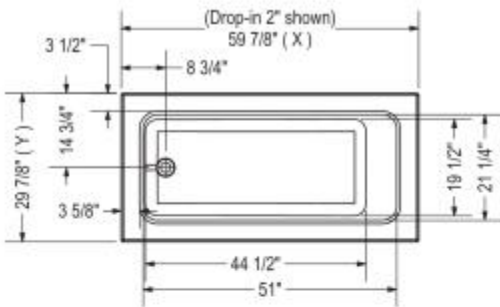

Pose 60 x 30 Acrylic Corner Left Bathtub

Model number:

106199-R-097-001

Dimensions: 59.625" x 29.875" x 21.625"

Installation: Corner

Material: Acrylic

Standard Features:

- Rectangular shape bathtub with choices of two deck heights (3/8 or 2 in.) Please specify when ordering.
- Integrated flange (IF) for corner installation
- Textured floor
- Ample deck space for faucet installation
- Right or left drain available

Certifications

MAAX products adhere to one or more of the following certifications:

MAAX

Pose 60 x 30 Acrylic Corner Left Bathtub

Model number:

106199-R-097-001

Dimensions: 59.625" x 29.875" x 21.625"

Installation: Corner

Material: Acrylic

	DROP IN 2"	DROP IN 3/8"	ALCOVE / CORNER
X	59 7/8"	59 3/4"	59 5/8"
Y	29 7/8"	29 3/4"	29 7/8"

Wood support design may vary.
 Integrated tiling flange: 1" height X 1/4" thickness (not shown)
 Tiling flange position is determined by chosen configuration.
 All dimensions are approximate.
 Structure measurement must be verified against the unit to ensure proper fit.

51 In. x 21 1/4 In.

Deep Sump Height

18 In. - 457 mm

Deck Width

3.5 In. - 89 mm

Drain location:

Left

Right