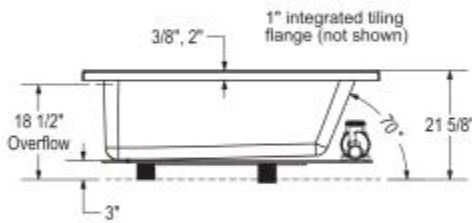

Pose 60 x 30 Acrylic Corner Left Bathtub

Model number:

106199-R-097-001

Dimensions: 59.625" x 29.875" x 21.625"

Installation: Corner

Material: Acrylic

Standard Features:

- Rectangular shape bathtub with choices of two deck heights (3/8 or 2 in.) Please specify when ordering.
- Integrated flange (IF) for corner installation
- Textured floor
- Ample deck space for faucet installation
- Right or left drain available

Certifications

MAAX products adhere to one or more of the following certifications:

MAAX

Pose 60 x 30 Acrylic Corner Left Bathtub

Model number:

106199-R-097-001

Dimensions: 59.625" x 29.875" x 21.625"

Installation: Corner

Material: Acrylic

	DROP IN 2"	DROP IN 3/8"	ALCOVE / CORNER
X	59 7/8"	59 3/4"	59 5/8"
Y	29 7/8"	29 3/4"	29 7/8"

Wood support design may vary.
 Integrated tiling flange: 1" height X 1/4" thickness (not shown)
 Tiling flange position is determined by chosen configuration.
 All dimensions are approximate.
 Structure measurement must be verified against the unit to ensure proper fit.

51 In. x 21 1/4 In.

Deep Sump Height

18 In. - 457 mm

Deck Width

3.5 In. - 89 mm

Drain location:

Left

Right