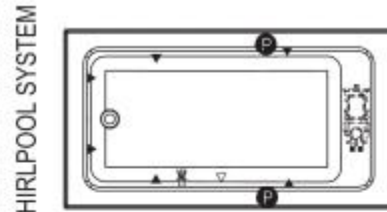

Pose 6636 IF Acrylic Corner Left Bathtub

Model number:

106208-L-097-001

Dimensions: 65.75" x 35.625" x 23.625"

Installation: Corner

Material: Acrylic

Standard Features:

- Rectangular shape bathtub with choices of two deck heights (3/8 or 2 in.) Please specify when ordering.
- Integrated flange (IF) for corner installation
- Textured floor
- Ample deck space for faucet installation
- Right or left drain available

Certifications

MAAX products adhere to one or more of the following certifications:

MAAX

Pose 6636 IF Acrylic Corner Left Bathtub

Model number:

106208-L-097-001

Dimensions: 65.75" x 35.625" x 23.625"

Installation: Corner

Material: Acrylic

Technical drawing is universal for all 6636 configurations. External dimension (X,Y) vary depending on configuration (see chart)

	DROP IN 2"	DROP IN 3/8"	ALCOVE / CORNER
X	66 1/4"	66"	65 3/4"
Y	35 3/4"	35 5/8"	35 5/8"

Wood support design may vary.
Integrated tiling flange: 1" height X 1/4" thickness (not shown)
Tiling flange position is determined by chosen configuration.

All dimensions are approximate.
Structure measurement must be verified against the unit to ensure proper fit.