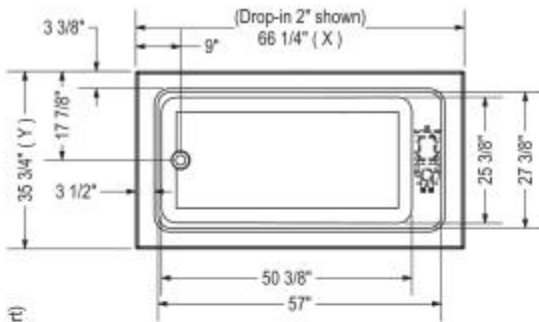

Pose 6636 IF Acrylic Corner Left Bathtub

Model number:

106208-L-097-001

Dimensions: 65.75" x 35.625" x 23.625"

Installation: Corner

Material: Acrylic

Standard Features:

- Rectangular shape bathtub with choices of two deck heights (3/8 or 2 in.) Please specify when ordering.
- Integrated flange (IF) for corner installation
- Textured floor
- Ample deck space for faucet installation
- Right or left drain available

Certifications

MAAX products adhere to one or more of the following certifications:

MAAX

Pose 6636 IF Acrylic Corner Left Bathtub

Model number:

106208-L-097-001

Dimensions: 65.75" x 35.625" x 23.625"

Installation: Corner

Material: Acrylic

Technical drawing is universal for all 6636 configurations. External dimension (X,Y) vary depending on configuration (see chart)

	DROP IN 2"	DROP IN 3/8"	ALCOVE / CORNER
X	66 1/4"	66"	65 3/4"
Y	35 3/4"	35 5/8"	35 5/8"

Wood support design may vary.
Integrated tiling flange: 1" height X 1/4" thickness (not shown)
Tiling flange position is determined by chosen configuration.

All dimensions are approximate.
Structure measurement must be verified against the unit to ensure proper fit.