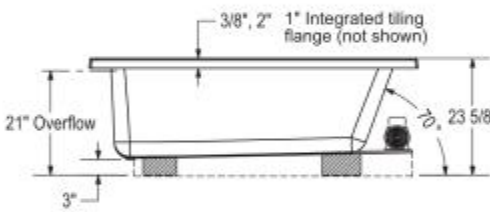

Pose 6636 IF Acrylic Corner Left Bathtub

Model number:

106208-L-097-001

Dimensions: 65.75" x 35.625" x 23.625"

Installation: Corner

Material: Acrylic

Standard Features:

- Rectangular shape bathtub with choices of two deck heights (3/8 or 2 in.) Please specify when ordering.
- Integrated flange (IF) for corner installation
- Textured floor
- Ample deck space for faucet installation
- Right or left drain available

Certifications

MAAX products adhere to one or more of the following certifications:

MAAX

Pose 6636 IF Acrylic Corner Left Bathtub

Model number:

106208-L-097-001

Dimensions: 65.75" x 35.625" x 23.625"

Installation: Corner

Material: Acrylic

Technical drawing is universal for all 6636 configurations. External dimension (X,Y) vary depending on configuration (see chart)

	DROP IN 2"	DROP IN 3/8"	ALCOVE / CORNER
X	66 1/4"	66"	65 3/4"
Y	35 3/4"	35 5/8"	35 5/8"

Wood support design may vary.
Integrated tiling flange: 1" height X 1/4" thickness (not shown)
Tiling flange position is determined by chosen configuration.

All dimensions are approximate.
Structure measurement must be verified against the unit to ensure proper fit.