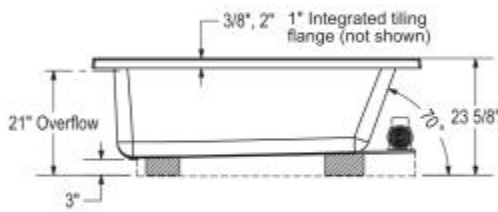

Pose 6636 IF Acrylic Corner Right Bathtub

Model number:

106209-R-003-001

Dimensions: 65.75" x 35.625" x 23.625"

Installation: Corner

Material: Acrylic

Standard Features:

- Rectangular shape bathtub with choices of two deck heights (3/8 or 2 in.) Please specify when ordering.
- Integrated flange (IF) for corner installation
- Textured floor
- Ample deck space for faucet installation
- Right or left drain available

Certifications

MAAX products adhere to one or more of the following certifications:

MAAX

Pose 6636 IF Acrylic Corner Right Bathtub

Model number:

106209-R-003-001

Dimensions: 65.75" x 35.625" x 23.625"

Installation: Corner

Material: Acrylic

Technical drawing is universal for all 6636 configurations. External dimension (X,Y) vary depending on configuration (see chart)

	DROP IN 2"	DROP IN 3/8"	ALCOVE / CORNER
X	66 1/4"	66"	65 3/4"
Y	35 3/4"	35 5/8"	35 5/8"

Wood support design may vary.
Integrated tiling flange: 1" height X 1/4" thickness (not shown)
Tiling flange position is determined by chosen configuration.

All dimensions are approximate.
Structure measurement must be verified against the unit to ensure proper fit.