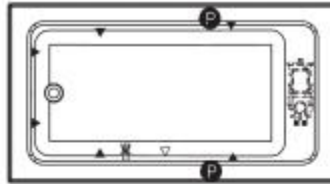

DROP IN 2"	DROP IN 3/8"	ALCOVE / CORNER
X	66 1/4"	66"	65 3/4"
Y	35 3/4"	35 5/8"	35 5/8"

Wood support design may vary.
Integrated tiling flange: 1" height X 1/4" thickness (not shown)
Tiling flange position is determined by chosen configuration.

All dimensions are approximate.
Structure measurement must be verified against the unit to ensure proper fit.

WHIRLPOOL SYSTEM