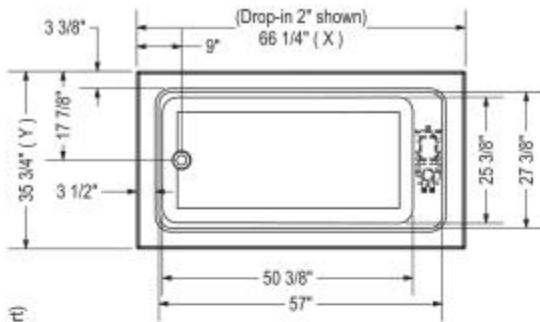

Pose 6636 IF Acrylic Corner Right Bathtub

Model number:

106209-R-003-001

Dimensions: 65.75" x 35.625" x 23.625"

Installation: Corner

Material: Acrylic

Standard Features:

- Rectangular shape bathtub with choices of two deck heights (3/8 or 2 in.) Please specify when ordering.
- Integrated flange (IF) for corner installation
- Textured floor
- Ample deck space for faucet installation
- Right or left drain available

Certifications

MAAX products adhere to one or more of the following certifications:

MAAX

Pose 6636 IF Acrylic Corner Right Bathtub

Model number:

106209-R-003-001

Dimensions: 65.75" x 35.625" x 23.625"

Installation: Corner

Material: Acrylic

Technical drawing is universal for all 6636 configurations. External dimension (X,Y) vary depending on configuration (see chart)

	DROP IN 2"	DROP IN 3/8"	ALCOVE / CORNER
X	66 1/4"	66"	65 3/4"
Y	35 3/4"	35 5/8"	35 5/8"

Wood support design may vary.
Integrated tiling flange: 1" height X 1/4" thickness (not shown)
Tiling flange position is determined by chosen configuration.

All dimensions are approximate.
Structure measurement must be verified against the unit to ensure proper fit.