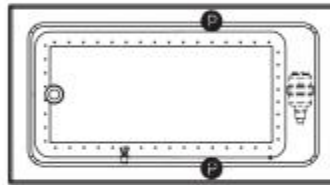

AIR SYSTEM

- : Indicates optional grab bar positioning
- (▲) : Indicates whirlpool jets positioning
- (△) : Indicates suction positioning
- (●) : Indicates airjets positioning
- (☒) : Indicates chromotherapy light positioning

APRON (alcove version only)