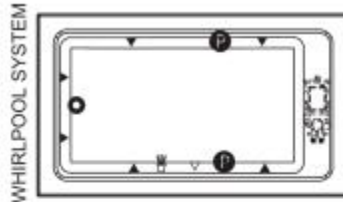

Pose 7242 IF Acrylic Corner Left Bathtub

Model number:

106214-R-097-007

Dimensions: 71.5" x 41.625" x 23.625"

Installation: Corner

Material: Acrylic

Standard Features:

- Rectangular shape bathtub with choices of two deck heights (3/8 or 2 in.) Please specify when ordering.
- Integrated flange (IF) for corner installation
- Textured floor
- Ample deck space for faucet installation
- Right or left drain available

Certifications

MAAX products adhere to one or more of the following certifications:

MAAX

Pose 7242 IF Acrylic Corner Left Bathtub

Model number:

106214-R-097-007

Dimensions: 71.5" x 41.625" x 23.625"

Installation: Corner

Material: Acrylic

	DROP IN 2"	DROP IN 3/8"	ALCOVE / CORNER
X	72"	71 3/4"	71 1/2"
Y	42"	41 1/2"	41 5/8"

Wood support design may vary.
Integrated tiling flange: 1" height X 1/4" thickness (not shown)
Tiling flange position is determined by chosen configuration.

All dimensions are approximate.
Structure measurement must be verified against the unit to ensure proper fit.

- : Indicates optional grab bar positioning
- { ▲ } : Indicates whirlpool jets positioning
- { △ } : Indicates suction positioning
- : Indicates Aerofeel airjets positioning
- { ✖ } : Indicates chromatherapy light positioning