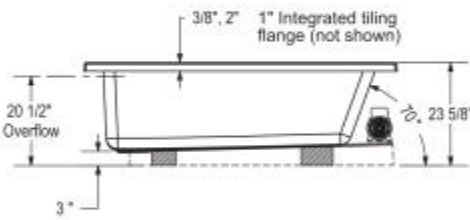

Certifications

MAAX products adhere to one or more of the following certifications:

MAAX

Pose 7242 IF Acrylic Corner Left Bathtub

Model number:

106214-R-097-007

Dimensions: 71.5" x 41.625" x 23.625"

Installation: Corner

Material: Acrylic

	DROP IN 2"	DROP IN 3/8"	ALCOVE / CORNER
X	72"	71 3/4"	71 1/2"
Y	42"	41 1/2"	41 5/8"

Wood support design may vary.
Integrated tiling flange: 1" height X 1/4" thickness (not shown)
Tiling flange position is determined by chosen configuration.

All dimensions are approximate.
Structure measurement must be verified against the unit to ensure proper fit.

- : Indicates optional grab bar positioning
- { ▲ } : Indicates whirlpool jets positioning
- { △ } : Indicates suction positioning
- : Indicates Aerofeel airjets positioning
- { ✖ } : Indicates chromatherapy light positioning

62 3/4 In. x 33 1/4 In.

Deep Sump Height

20 In. - 508 mm

Deck Width

3.5 In. - 89 mm

Drain location:

Left

Right