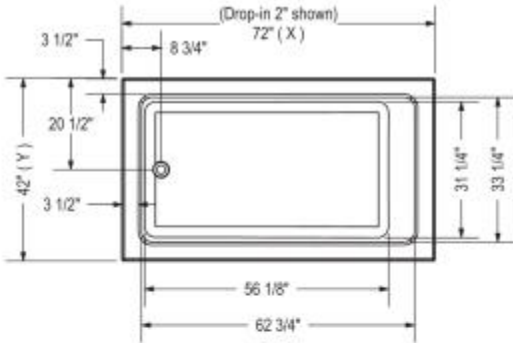

Pose 7242 IF Acrylic Corner Left Bathtub

Model number:

106214-R-097-007

Dimensions: 71.5" x 41.625" x 23.625"

Installation: Corner

Material: Acrylic

	DROP IN 2"	DROP IN 3/8"	ALCOVE / CORNER
X	72"	71 3/4"	71 1/2"
Y	42"	41 1/2"	41 5/8"

Wood support design may vary.
Integrated tiling flange: 1" height X 1/4" thickness (not shown)
Tiling flange position is determined by chosen configuration.

All dimensions are approximate.
Structure measurement must be verified against the unit to ensure proper fit.