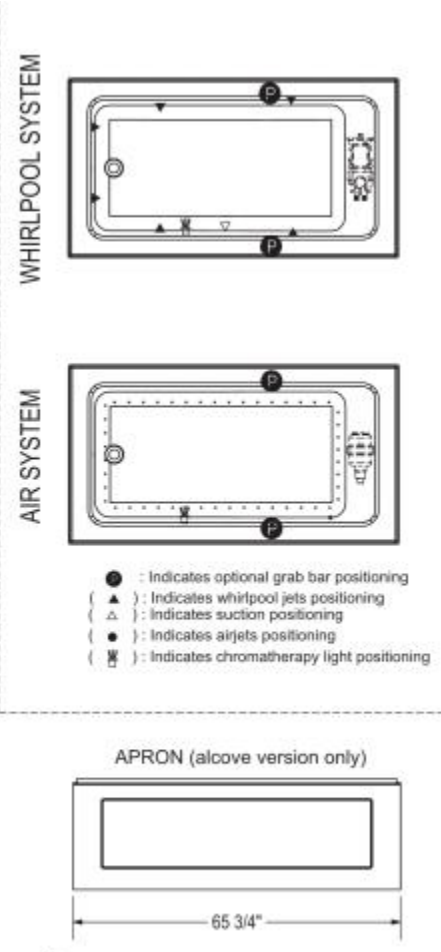

# Pose 6636 IF Acrylic Alcove Bathtub

**Model number:**

106207-R-097-007

**Dimensions:** 65.75" x 35.625" x 23.625"

**Installation:** Alcove

**Material:** Acrylic

Technical drawing is universal for all 6636 configurations. External dimension (X,Y) vary depending on configuration (see chart)

	DROP IN 2"	DROP IN 3/8"	ALCOVE / CORNER
X	66 1/4"	66"	65 3/4"
Y	35 3/4"	35 5/8"	35 5/8"

Wood support design may vary.  
 Integrated tiling flange: 1" height X 1/4" thickness (not shown)  
 Tiling flange position is determined by chosen configuration.

All dimensions are approximate.  
 Structure measurement must be verified against the unit to ensure proper fit.

**Dimensions**  
 65 3/4 x 35 3/4 x 23 3/4 In.  
 (1670 x 905 x 600 mm)

**Water Capacity**  
 85 gallons - 323 liters

**Weight**  
 75 lbs - 34 kg

**Bathing Well**  
 57 In. x 27 1/2 In.

**Deep Sump Height**  
 19.625 In. - 498 mm

**Deck Width**  
 3.375 In. - 86 mm

**Drain location:**  
 Left  
 Right

Project: \_\_\_\_\_