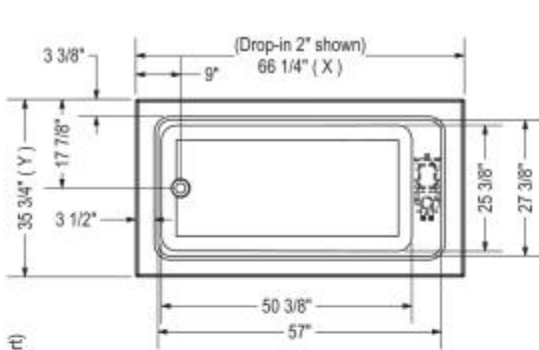

# Pose 6636 IF Acrylic Alcove Bathtub

**Model number:**

106207-R-097-007

**Dimensions:** 65.75" x 35.625" x 23.625"

**Installation:** Alcove

**Material:** Acrylic

Technical drawing is universal for all 6636 configurations. External dimension (X,Y) vary depending on configuration (see chart)

	DROP IN 2"	DROP IN 3/8"	ALCOVE / CORNER
X	66 1/4"	66"	65 3/4"
Y	35 3/4"	35 5/8"	35 5/8"

Wood support design may vary.  
 Integrated tiling flange: 1" height X 1/4" thickness (not shown)  
 Tiling flange position is determined by chosen configuration.

All dimensions are approximate.  
 Structure measurement must be verified against the unit to ensure proper fit.

**Dimensions**  
 65 3/4 x 35 3/4 x 23 3/4 In.  
 (1670 x 905 x 600 mm)

**Water Capacity**  
 85 gallons - 323 liters

**Weight**  
 75 lbs - 34 kg

**Bathing Well**  
 57 In. x 27 1/2 In.

**Deep Sump Height**  
 19.625 In. - 498 mm

**Deck Width**  
 3.375 In. - 86 mm

**Drain location:**  
 Left  
 Right

Project: \_\_\_\_\_