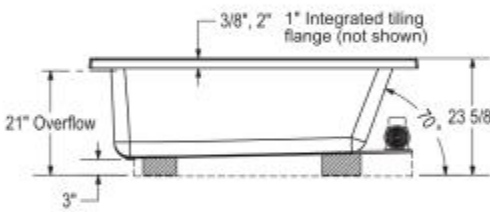

## Standard Features:

- Rectangular shape bathtub; with choices of two deck heights (3/8 or 2 in.) Please specify when ordering 6
- Alcove installation with integrated tiling flange (IF); model also available for drop-in or undermount 10 installation
- Textured floor
- Ample deck space for faucet installation
- Skirt with or without access panel available

# Pose 6636 IF Acrylic Alcove Bathtub

**Model number:**

106207-R-097-007

**Dimensions:** 65.75" x 35.625" x 23.625"

**Installation:** Alcove

**Material:** Acrylic

Technical drawing is universal for all 6636 configurations. External dimension (X,Y) vary depending on configuration (see chart)

	DROP IN 2"	DROP IN 3/8"	ALCOVE / CORNER
X	66 1/4"	66"	65 3/4"
Y	35 3/4"	35 5/8"	35 5/8"

Wood support design may vary.  
 Integrated tiling flange: 1" height X 1/4" thickness (not shown)  
 Tiling flange position is determined by chosen configuration.

All dimensions are approximate.  
 Structure measurement must be verified against the unit to ensure proper fit.

**Dimensions**  
 65 3/4 x 35 3/4 x 23 3/4 In.  
 (1670 x 905 x 600 mm)

**Water Capacity**  
 85 gallons - 323 liters