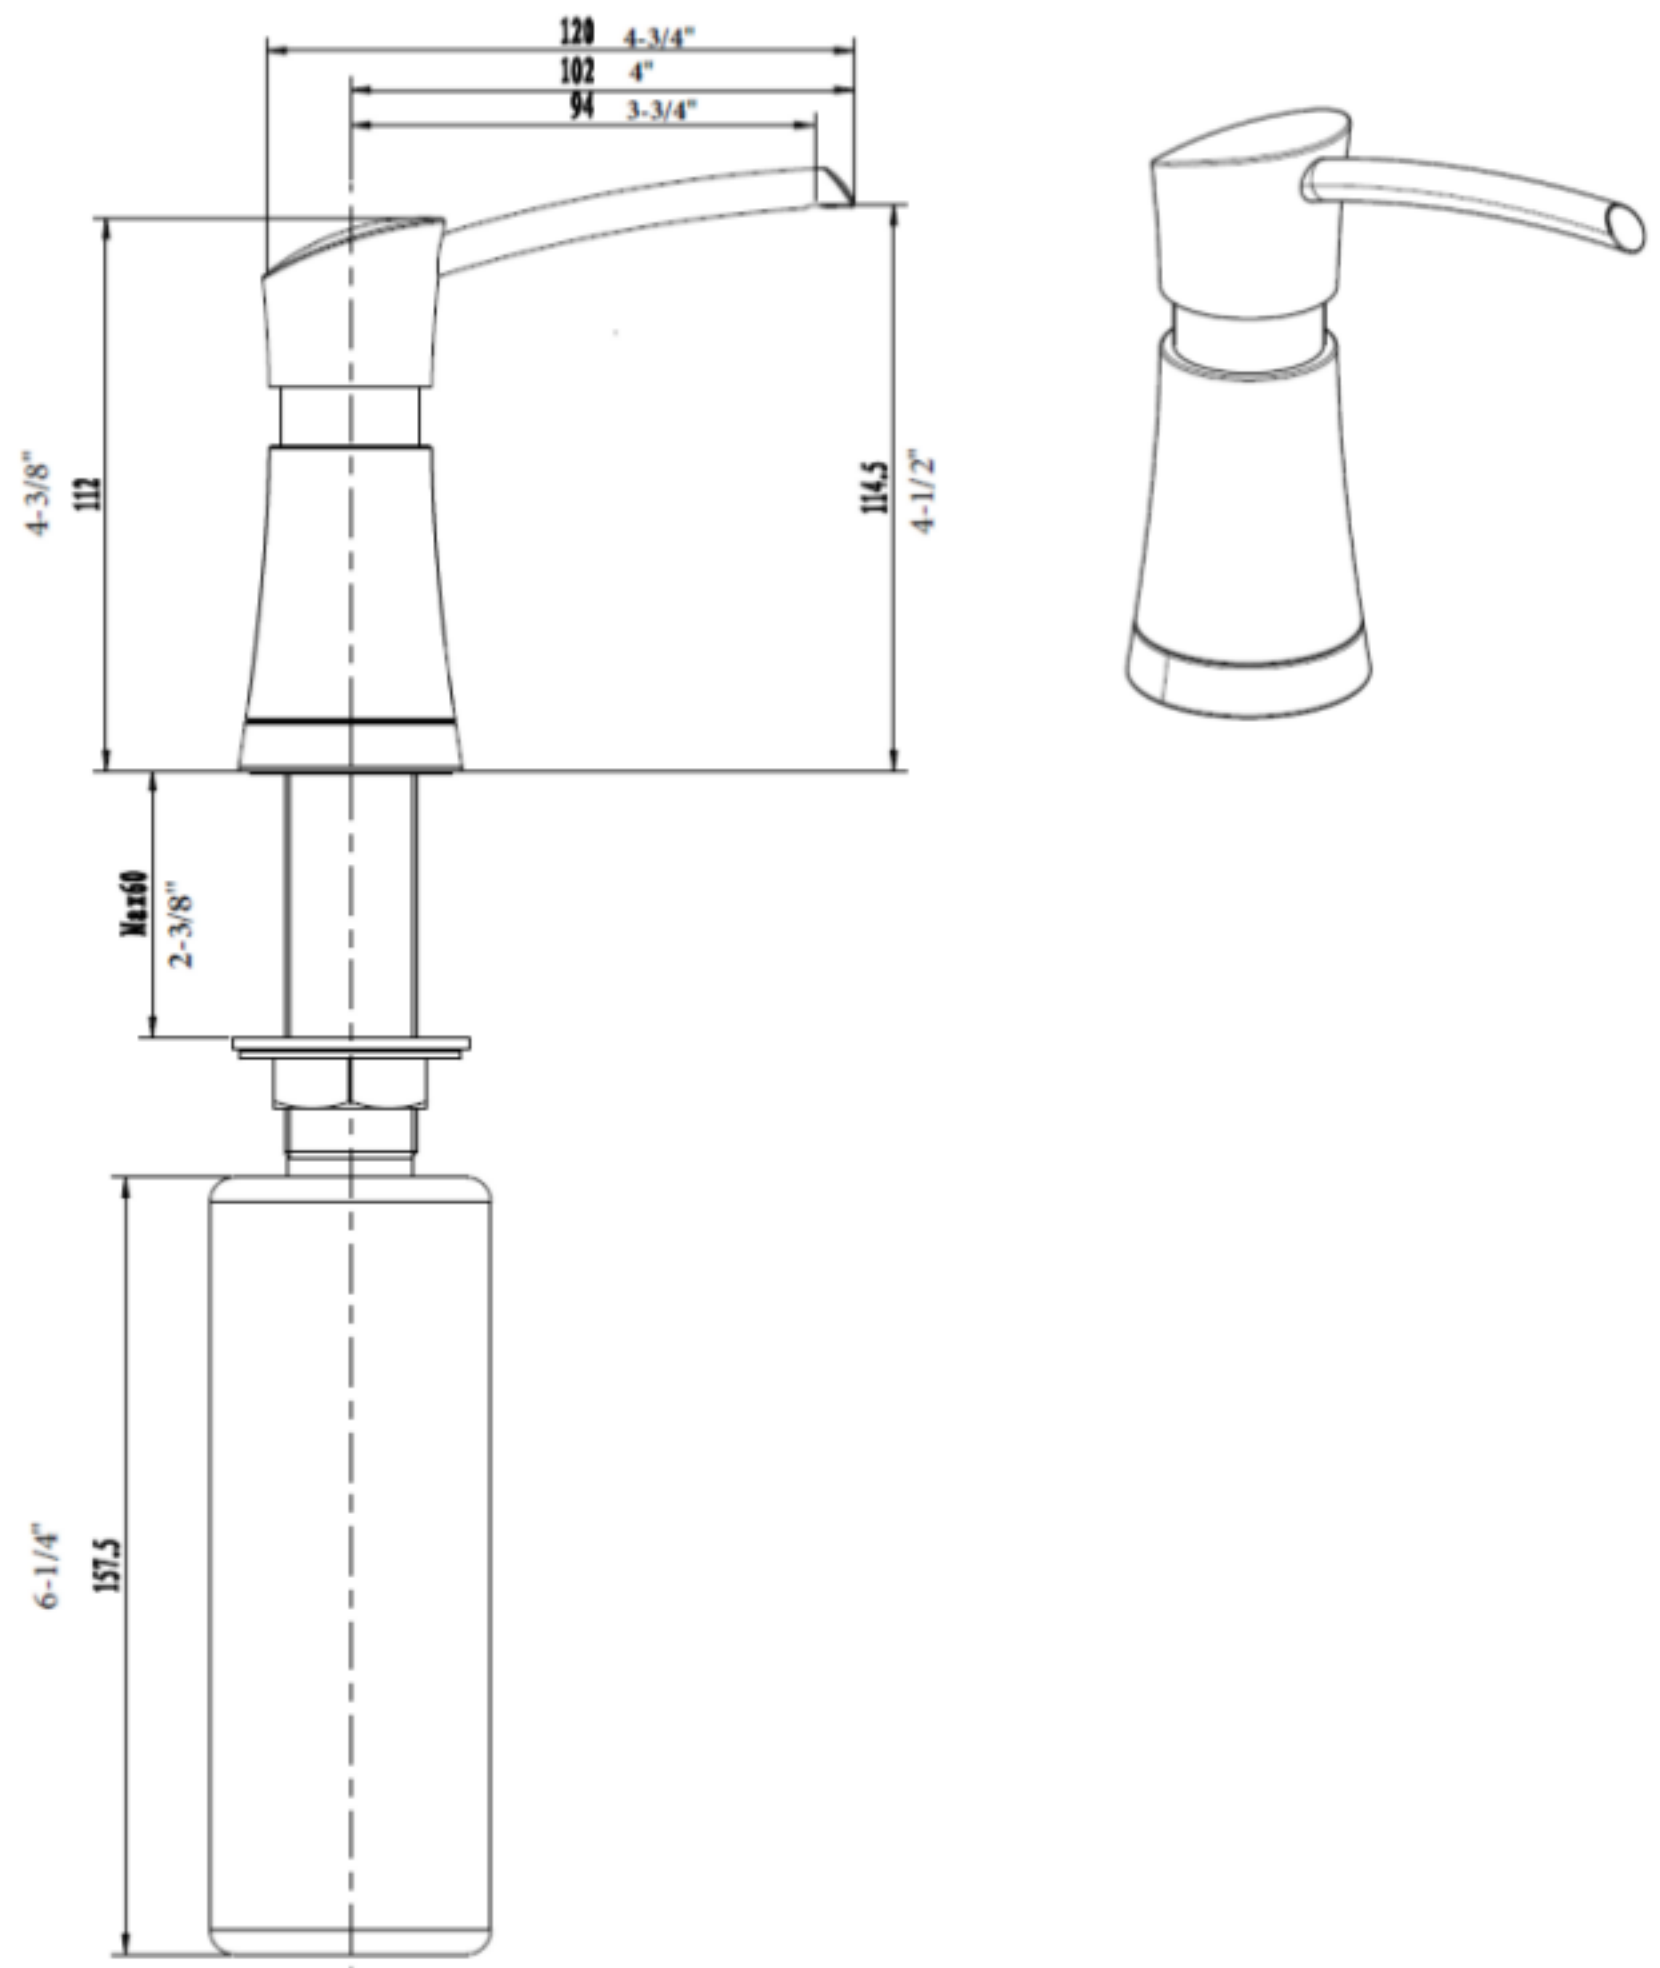

**JOB INFORMATION**

Job Name: \_\_\_\_\_

Contact: \_\_\_\_\_

Date Specified: \_\_\_\_\_

Specifier: \_\_\_\_\_

Contractor: \_\_\_\_\_

Model 442049 shown

**NOMINAL DIMENSIONS**

| REACH | HEIGHT | TOTAL HEIGHT |
|-------|--------|--------------|
| 4"    | 4-3/8" | 4-3/4"       |

See next page for exploded parts drawing and parts list.

**BLANCO AMERICA**

800.451.5782

www.blancoamerica.com