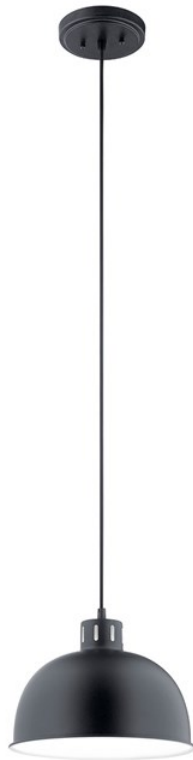

ZAILEY™ COLLECTION

Zailey™ 9" 1 Light Pendant Black

52152BK (Black)

Project Name: _____
Location: _____
Type: _____
Qty: _____
Comments: _____

Certifications/Qualifications

Location Rating	Dry
	www.kichler.com/warranty

Dimensions

Base Backplate	6.00 DIA
Weight	2.70 LBS
Height	9.00"
Overall Height	115.00"
Width	11.50"

Mounting/Installation

Interior/Exterior	Interior
Mounting Weight	2.70 LBS

Primary Lamping

Lamp Included	Not Included
Lamp Type	A21
Light Source	Incandescent
Max or Nominal Watt	100W
# of Bulbs/LED Modules	1
Max Wattage/Range	100W
Socket Type	Medium
Socket Wire	105

Product/Ordering Information

SKU	52152BK
Finish	Black
UPC	783927601320

Specifications

Material	STEEL
----------	-------

Additional Finishes

 Black
 Natural Brass
 White

Kichler

7711 East Pleasant Valley Road Cleveland, Ohio 44131-8010
Toll free: 866.558.5706 or kichler.com