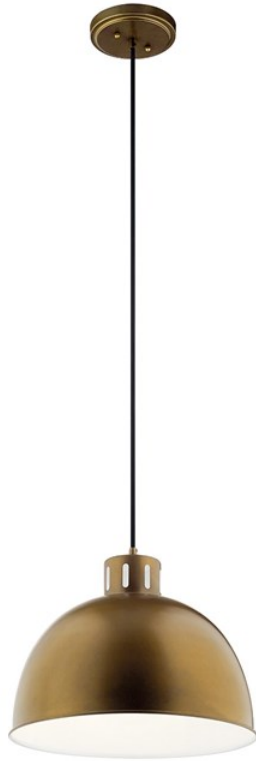

ZAILEY™ COLLECTION

Zailey™ 12.5" 1 Light Pendant Natural Brass

52153NBR (Natural Brass)

Project Name: _____
Location: _____
Type: _____
Qty: _____
Comments: _____

Certifications/Qualifications

Location Rating	Dry
	www.kichler.com/warranty

Dimensions

Base Backplate	6.00 DIA
Weight	4.90 LBS
Height	12.50"
Overall Height	115.00"
Width	15.75"

Mounting/Installation

Interior/Exterior	Interior
Mounting Weight	4.90 LBS

Primary Lamping

Lamp Included	Not Included
Lamp Type	A21
Light Source	Incandescent
Max or Nominal Watt	150W
# of Bulbs/LED Modules	1
Max Wattage/Range	150W
Socket Type	Medium
Socket Wire	105

Product/Ordering Information

SKU	52153NBR
Finish	Brass
UPC	783927574747

Specifications

Material	STEEL
Shade Description	METAL

Additional Finishes

Black

Natural Brass

White