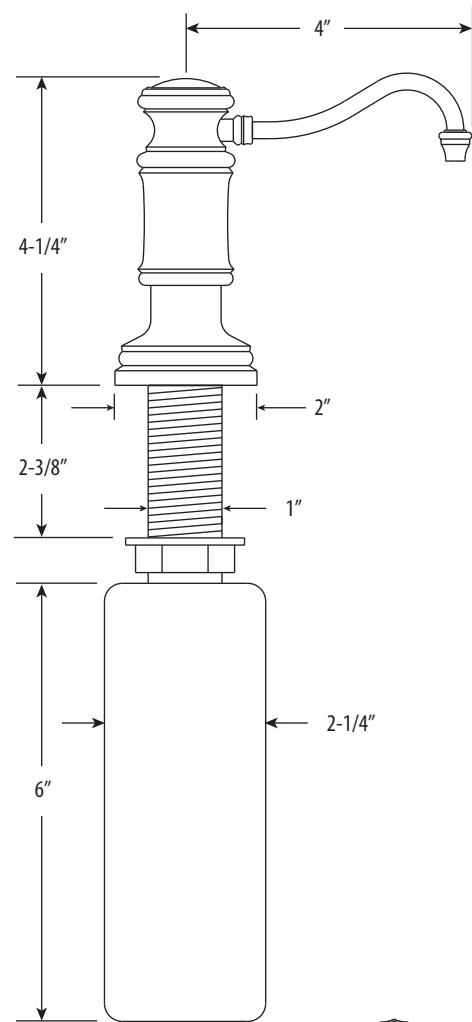

TRADITIONAL SOAP/LOTION DISPENSER - HOOK SPOUT

Model # 4060

PRODUCT DESCRIPTION

- Replaces unsightly soap bottles.
- Above the deck design.
- Easy operation and eliminates broken fingernails.
- Hook spout design.
- Internal guides for smooth pump action and solid feel.
- Anti-wick tip helps protect delicate patina finishes.
- Solid brass construction.
- Easy refill from top of sink.
- 12 oz. capacity (approx).
- 3 accent buttons included.
- Made in the USA.

- Max Counter Thickness 2-3/8"
- Install Hole Size Adaptable Up to 1-3/8"

DIMENSIONS MAY VARY AND ARE SUBJECT TO CHANGE. NO RESPONSIBILITY IS ASSUMED FOR USE OF SUPERCEDED OR VOIDED DATA

AVAILABLE IN 30 FINISHES + SOLID STAINLESS STEEL