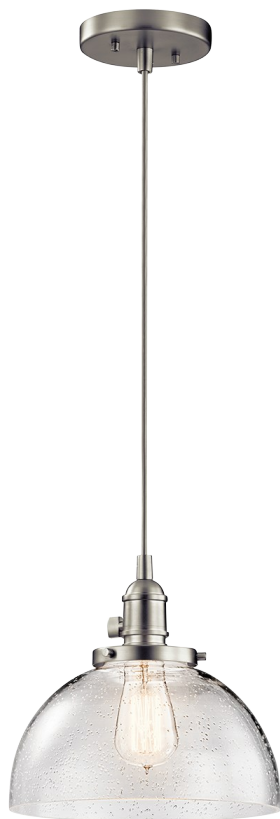

**Avery Collection**  
**1 Light Avery Mini Pendant NI**  
 43853NI (Brushed Nickel)

Project Name: \_\_\_\_\_  
 Location: \_\_\_\_\_  
 Type: \_\_\_\_\_  
 Qty: \_\_\_\_\_  
 Comments: \_\_\_\_\_

**Ordering Information**

Product ID	43853NI
Finish	Brushed Nickel
Available Finishes	CH, NI, OZ
Collection	Avery Collection

**Dimensions**

Base Backplate	5.00 DIA
Weight	3.50 LBS

**Specifications**

Material	Glass
Diffuser Description	Clear Seeded

**Electrical**

Voltage	120 V
---------	-------

**Qualifications**

Safety Rated	Dry
Warranty	<a href="http://www.kichler.com/warranty">www.kichler.com/warranty</a>

**Primary Lamping**

Light Source	Incandescent
Lamp Included	Not Included
# of Bulbs/LED Modules	1
Max or Nominal Watt	100W
Socket Wire	105
Socket Type	Medium
Lamp Type	A19

**Dimensions**

Height	9.25"
Overall Height	125.00"
Width	10.00"

**Alternate Lamps**

Lamp Included	Bulb Listing	Light Source	Max Wattage/Range	Bulb Product ID	Dimming
No	Alternate	INCA	100W		