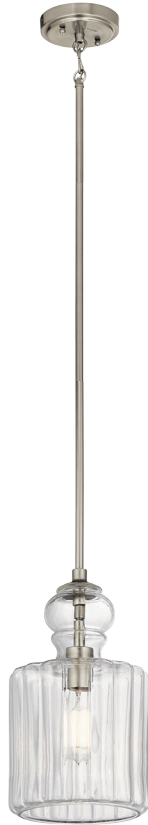

Rivera Collection
 Riviera 1 Light Pendant NI
 43954NI (Brushed Nickel)

Project Name: _____
 Location: _____
 Type: _____
 Qty: _____
 Comments: _____

Ordering Information

Product ID	43954NI
Finish	Brushed Nickel
Available Finishes	NI, OZ
Collection	Rivera Collection

Dimensions

Base Backplate	4.75 DIA
Chain/Stem Length	36.00"
Weight	6.00 LBS

Specifications

Material	Glass
Diffuser Description	Clear Ribbed

Electrical

Voltage	120 V
Lead Wire Length	66.00"

Qualifications

Safety Rated	Dry
Warranty	www.kichler.com/warranty

Primary Lamping

Light Source	Incandescent
Lamp Included	Not Included
# of Bulbs/LED Modules	1
Socket Wire	105
Socket Type	Medium
Lamp Type	A19

Dimensions

Height	13.75"
Overall Height	52.00"
Width	7.75"

Alternate Lamps

Lamp Included	Bulb Listing	Light Source	Max Wattage/Range	Bulb Product ID	Dimming
No	Alternate	INCA	60W	4071CLR	