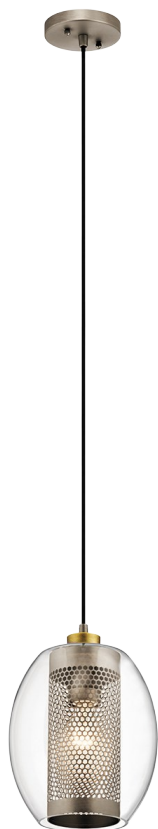

**Asher Collection**  
**Asher 1 Light Mini Pendant AP**  
 44102AP (Antique Pewter)

Project Name: \_\_\_\_\_  
 Location: \_\_\_\_\_  
 Type: \_\_\_\_\_  
 Qty: \_\_\_\_\_  
 Comments: \_\_\_\_\_

**Ordering Information**

Product ID	44102AP
Finish	Antique Pewter
Collection	Asher Collection

**Dimensions**

Base Backplate	4.75 DIA
Weight	3.70 LBS

**Specifications**

Material	Steel
Diffuser Description	Clear

**Electrical**

Voltage	120 V
---------	-------

**Qualifications**

Safety Rated	Dry
Warranty	www.kichler.com/warranty

**Primary Lamping**

Light Source	Incandescent
Lamp Included	Not Included
# of Bulbs/LED Modules	1
Socket Wire	105
Socket Type	Medium
Lamp Type	A19

**Dimensions**

Height	11.75"
Overall Height	118.00"
Width	8.50"

**Alternate Lamps**

Lamp Included	Bulb Listing	Light Source	Max Wattage/Range	Bulb Product ID	Dimming
No	Alternate	INCA	60W	4071CLR	