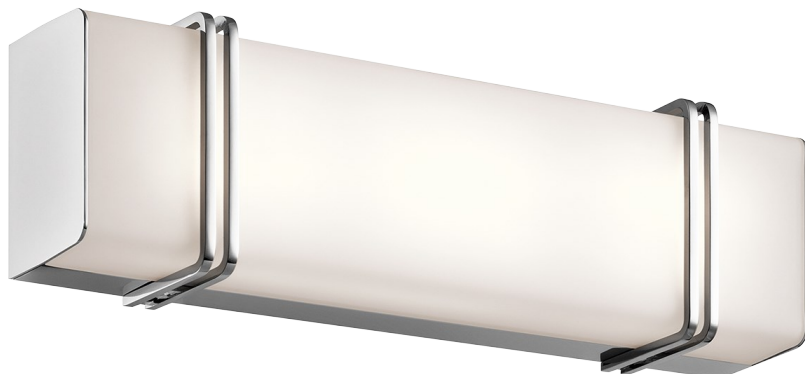

Impello Collection
Impello 18" LED Linear Bath Light CH
 45801CHLED (Chrome)

Project Name: _____
 Location: _____
 Type: _____
 Qty: _____
 Comments: _____

Dimensions

Height	5.50"
Width	18.25"

Ordering Information

Product ID	45801CHLED
Finish	Chrome
Collection	Impello Collection

Dimensions

Extension	3.50"
Height from center of Wall opening	2.75"
Base Backplate	17.50 X 7.75
Weight	8.00 LBS

Photometrics

Kelvin Temperature	3000 K
Color Rendering Index	90

Specifications

Material	Glass
Diffuser Description	Satin Etched White

Electrical

Dimmable	Yes
Dimmable Notes	This LED is compatible with most standard incandescent dimmers, LED dimmers, and electronic low voltage dimmers. For more information, go to Kichler.com/dimming .
Voltage	120 V
Input Voltage	Single(120)