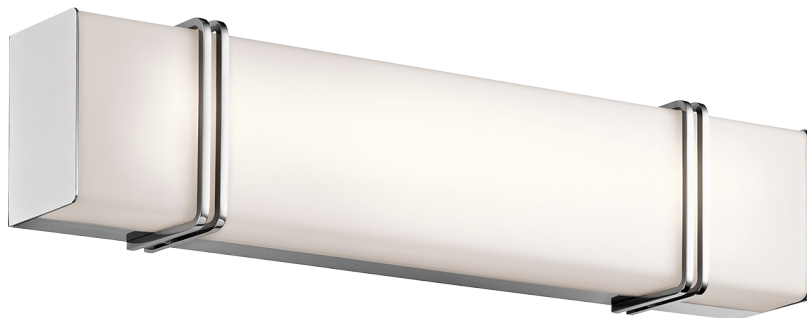

## Impello 24" Linear LED Bath Light CH

45838CHLED (Chrome)

Project Name: \_\_\_\_\_  
Location: \_\_\_\_\_  
Type: \_\_\_\_\_  
Qty: \_\_\_\_\_  
Comments: \_\_\_\_\_

### Dimensions

|        |        |
|--------|--------|
| Height | 5.50"  |
| Width  | 24.25" |

### Dimensions

|                                    |              |
|------------------------------------|--------------|
| Extension                          | 3.50"        |
| Height from center of Wall opening | 2.75"        |
| Base Backplate                     | 23.50 X 4.75 |
| Weight                             | 9.00 LBS     |

### Specifications

|                      |                    |
|----------------------|--------------------|
| Material             | Glass              |
| Diffuser Description | Satin Etched White |