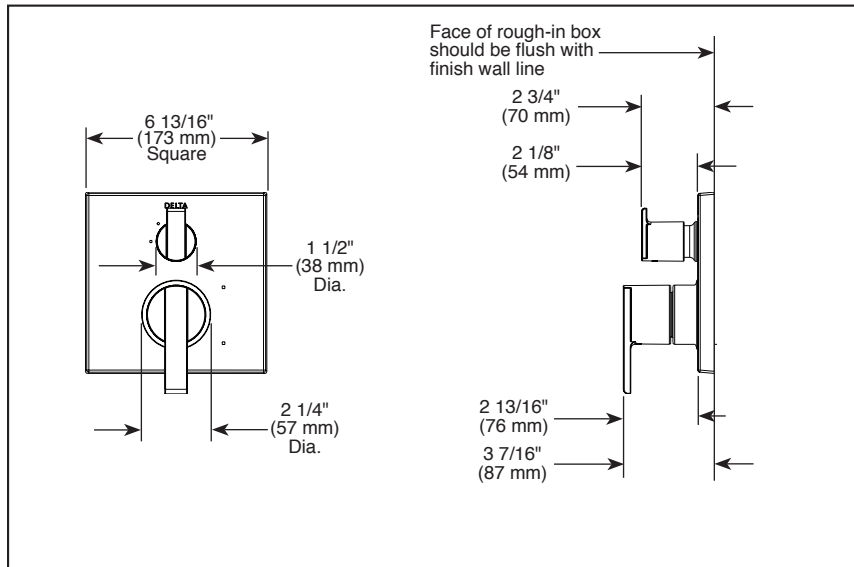

▲ Designate Proper Finish Suffix