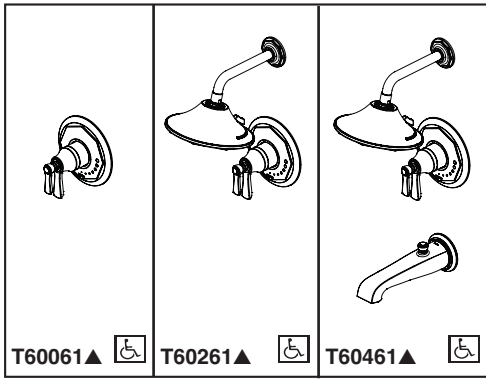

BRIZO®

TUB AND SHOWER FAUCET TRIM

Submitted Model No.: _____

Specific Features: _____

- Rook™ Collection
- Valve Only (T60061)
- Shower Only (T60261)
- Tub/Shower (T60461)

FEATURES:

- TempAssure® thermostatic valve cartridge
- Multi-function showerhead featuring H₂Okinetic Technology®

STANDARD SPECIFICATIONS:

- Maximum 2.0 gpm @ 80 PSI, 7.6 L/Min @ 552 kPa
- Thermostatic wax element maintains the outlet temperature to ±3.6°F
- Must also order MultiChoice® Universal rough valve body (R60000 Series)
- Back-to-back installation capability
- Lever volume control handle; temperature adjustment lever
- Graphics indicate hot/cold temperature adjustment
- Field adjustable to limit handle rotation into hot water zone
- All parts replaceable from the front of the valve
- Adjusts for up to 1" wall thickness. Optional extension kit (RP74785) extends rough installation up to 1 3/4"
- Solid brass showerarm and tub spout with pull-up diverter
- 1/2"-14 threaded tub spout