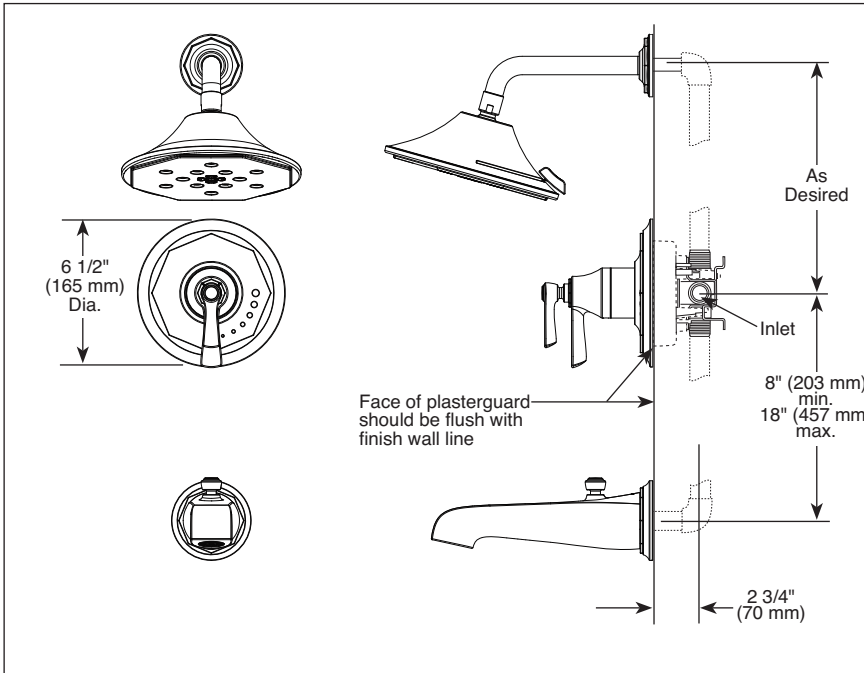

BRIZO®

TUB AND SHOWER FAUCET TRIM

Submitted Model No.: _____

Specific Features: _____

- Rook™ Collection
- Valve Only (T60061)
- Shower Only (T60261)
- Tub/Shower (T60461)

FEATURES:

- TempAssure® thermostatic valve cartridge
- Multi-function showerhead featuring H₂Okinetic Technology®

STANDARD SPECIFICATIONS:

- Maximum 2.0 gpm @ 80 PSI, 7.6 L/Min @ 552 kPa
- Thermostatic wax element maintains the outlet temperature to ±3.6°F
- Must also order MultiChoice® Universal rough valve body (R60000 Series)
- Back-to-back installation capability
- Lever volume control handle; temperature adjustment lever
- Graphics indicate hot/cold temperature adjustment
- Field adjustable to limit handle rotation into hot water zone
- All parts replaceable from the front of the valve
- Adjusts for up to 1" wall thickness. Optional extension kit (RP74785) extends rough installation up to 1 3/4"
- Solid brass showerarm and tub spout with pull-up diverter
- 1/2"-14 threaded tub spout