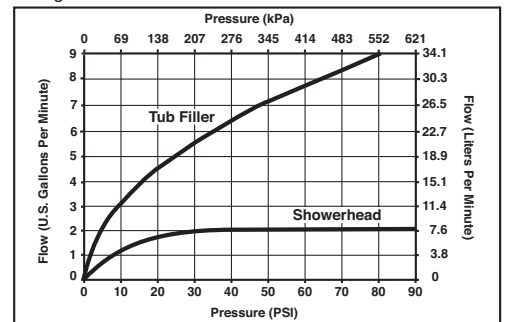

For additional flow rate information reference the Brizo price book.

Brizo Kitchen & Bath Company
Indianapolis, Indiana 46280
A Division of Masco Corporation of Indiana
© 2015 Brizo Kitchen & Bath Company

Brizo reserves the right (1) to make changes in specifications and materials, and (2) to change or discontinue models, both without notice or obligation. Dimensions are for reference only. See current full-line price book or www.brizo.com for finish options and product availability.