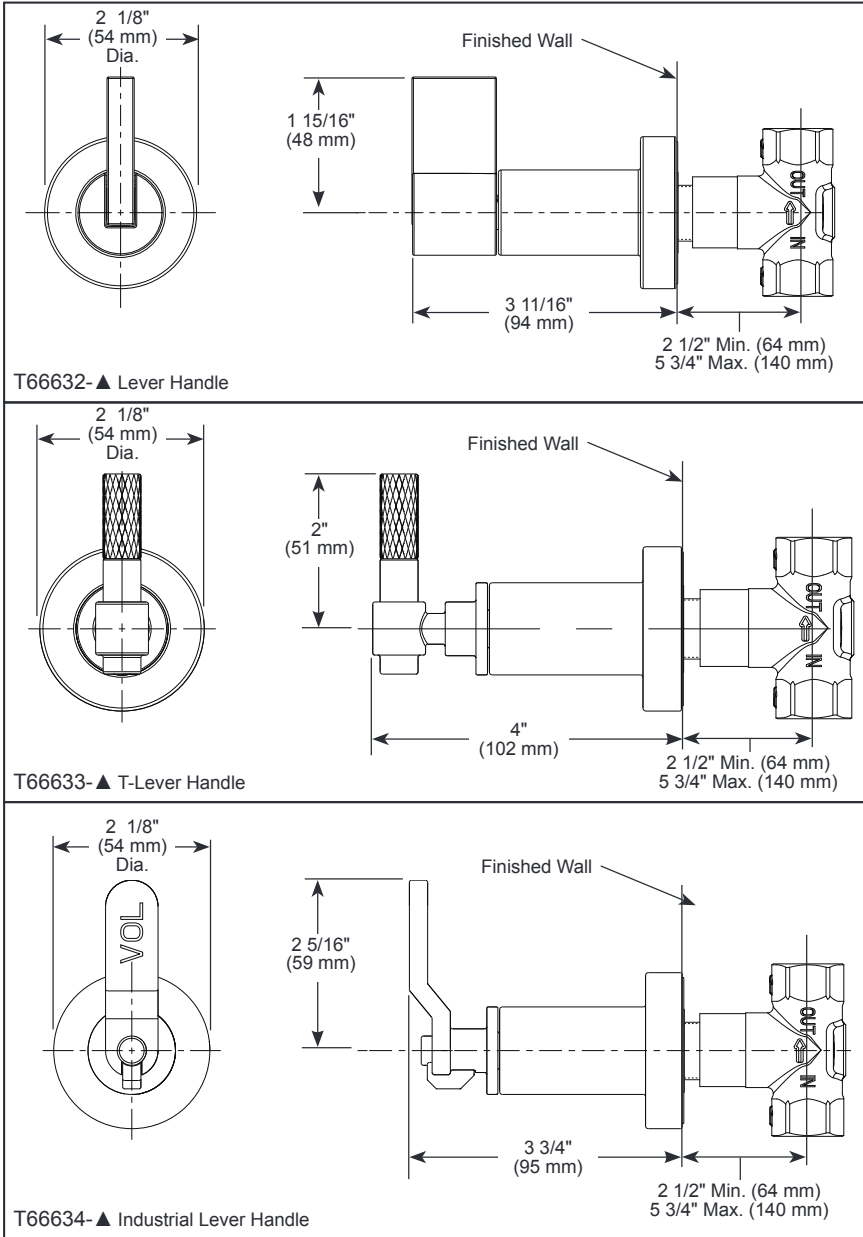

Submitted Model No.: \_\_\_\_\_

Specific Features: \_\_\_\_\_

T66632-▲ Lever Handle

T66633-▲ T-Lever Handle

T66634-▲ Industrial Lever Handle

▲ Designate proper finish suffix

### STANDARD SPECIFICATIONS

- Must also order R35600 Rough-In
- 90° handle rotation controls volume only
- Volume control flows up to 16.2 gpm @60 psi
- Maximum flow 8.2 gpm @60 psi per volume control when paired with Sensori Thermostatic trim.
- Volume controls are required for every outlet and every set of body sprays (up to max flow)
- All parts are replaceable from the front
- Adjusts for wall thickness variations
- Recommended working pressure of 45-80 PSI
- Volume control only; must be used with temperature control device
- No extension kit required, rough accommodates up to 3 1/4" wall thickness.