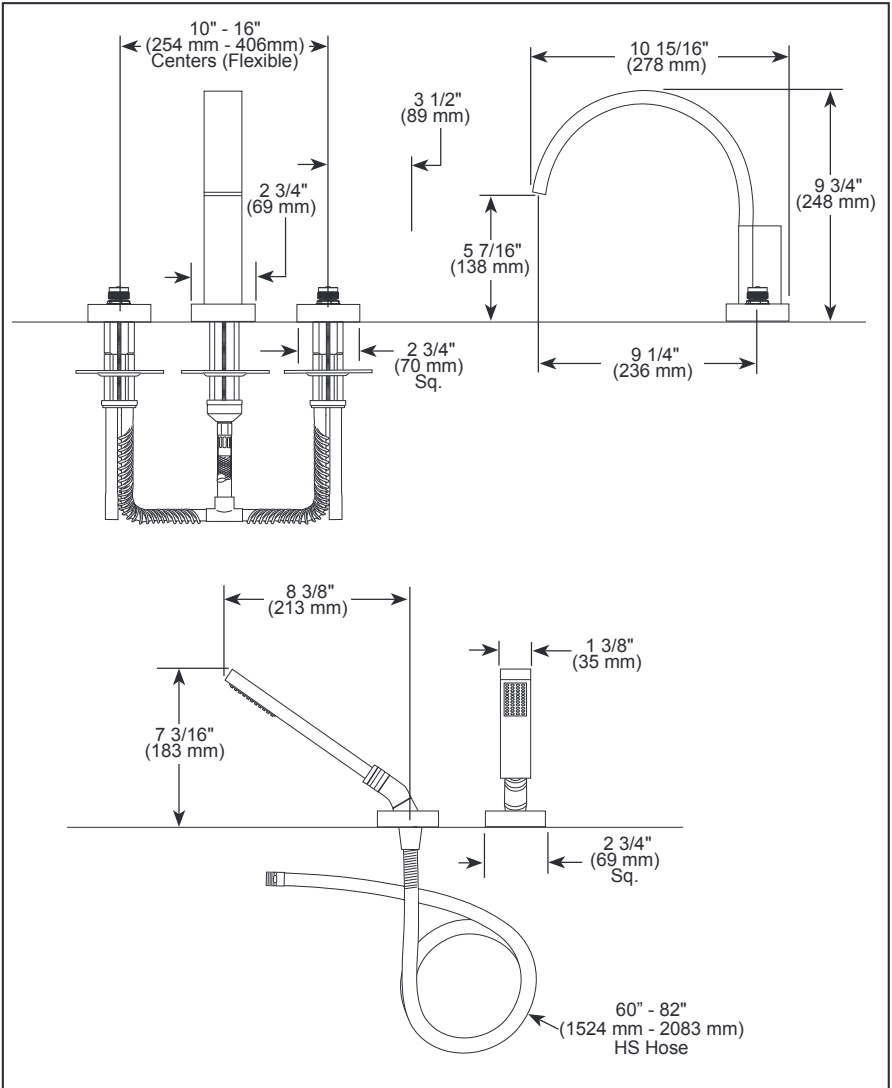

Submitted Model No.: _____
 Specific Features: _____

BRIZO®

ROMAN TUB/WHIRLPOOL FAUCET TRIM

- Siderna® Bath Collection
- Three Hole Installation (T67380)
- Four Hole Installation (T67480)
- Rough-In Kit Must Also be Ordered to Complete Installation (R64707 for four hole and R62707 for three hole)

- STANDARD SPECIFICATIONS:**
- Trim Only for two handle Roman Tub faucet for concealed mounting.
 - 10 15/16" (278 mm) long, 9 3/4" (248 mm) high slip-on rigid spout.
 - Temperature and volume controlled with handles.
 - Rough-In kit must also be ordered to complete installation (R64707 for four hole and R62707 for three hole). There are separate specification sheets on each rough-in kit if more details are required.
 - Handshower includes double check valves for backflow prevention (T67480 & T67481).
 - Handshower flows 2.0 gpm @80 psi.
 - Minimum 5" (127 mm) to maximum 8" (203 mm) distance between holes.
 - Accommodates up to 2 1/2" deck thickness.
 - Handles sold separately.
 - 60" - 82" (1524 mm - 2083 mm) stretchable finished metal hose.

- COMPLIES WITH:**
- ASME A112.18.1/ CSA B125.1
 - ☑ Indicates compliance to ICC/ANS A117.1- Valve control only.

▲ Designate proper finish suffix

Delta reserves the right (1) to make changes in specifications and materials, and (2) to change or discontinue models, both without notice or obligation. Dimensions are for reference only. See current full-line price book or www.brizo.com for finish options and product availability.
 BSP-B-T67380-LHP Rev. F