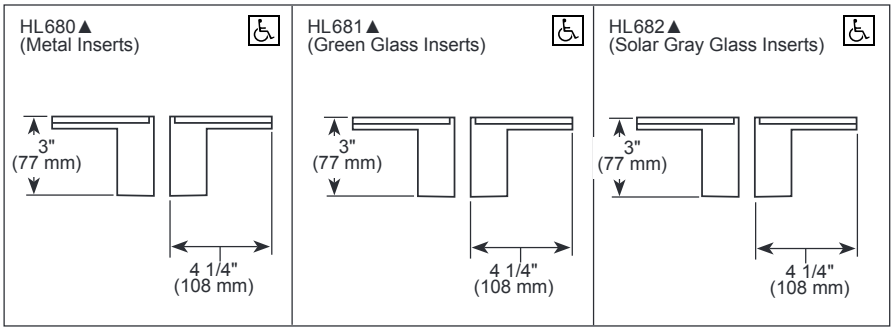

BRIZO®

ROMAN TUB/WHIRLPOOL FAUCET TRIM

- Siderna® Bath Collection
- Three Hole Installation (T67380)
- Four Hole Installation (T67480)
- Rough-In Kit Must Also be Ordered to Complete Installation (R64707 for four hole and R62707 for three hole)

1. **STANDARD SPECIFICATIONS:**
2. Trim Only for two handle Roman Tub faucet for concealed mounting.
   - 10 15/16" (278 mm) long, 9 3/4" (248 mm) high slip-on rigid spout.
   - Temperature and volume controlled with handles.
   - Rough-In kit must also be ordered to complete installation (R64707 for four hole and R62707 for three hole). There are separate specification sheets on each rough-in kit if more details are required.
   - Handshower includes double check valves for backflow prevention (T67480 & T67481).
   - Handshower flows 2.0 gpm @80 psi.
   - Minimum 5" (127 mm) to maximum 8" (203 mm) distance between holes.
   - Accommodates up to 2 1/2" deck thickness.
   - Handles sold separately.
   - 60" - 82" (1524 mm - 2083 mm) stretchable finished metal hose.

1. **WARRANTY**
2. Lifetime limited warranty on parts (other than electronic parts and batteries) and finishes; or, for commercial users, for 5 years from date of purchase.
   - 5 year limited warranty on electronic parts (other than batteries); or, for commercial users, for 1 year from the date of purchase. No warranty is provided on batteries.

1. **COMPLIES WITH:**
2. ASME A112.18.1/ CSA B125.1
   - ☑ Indicates compliance to ICC/ANS A117.1- Valve control only.

▲ Designate proper finish suffix