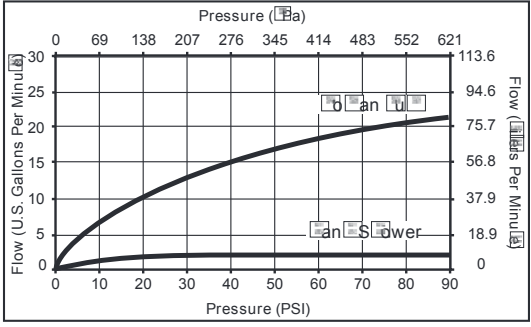

Delta reserves the right (1) to make changes in specifications and materials, and (2) to change or discontinue models, both without notice or obligation. Dimensions are for reference only. See current full-line price book or www.brizo.com for finish options and product availability.
BSP-B-T67380-LHP Rev. F