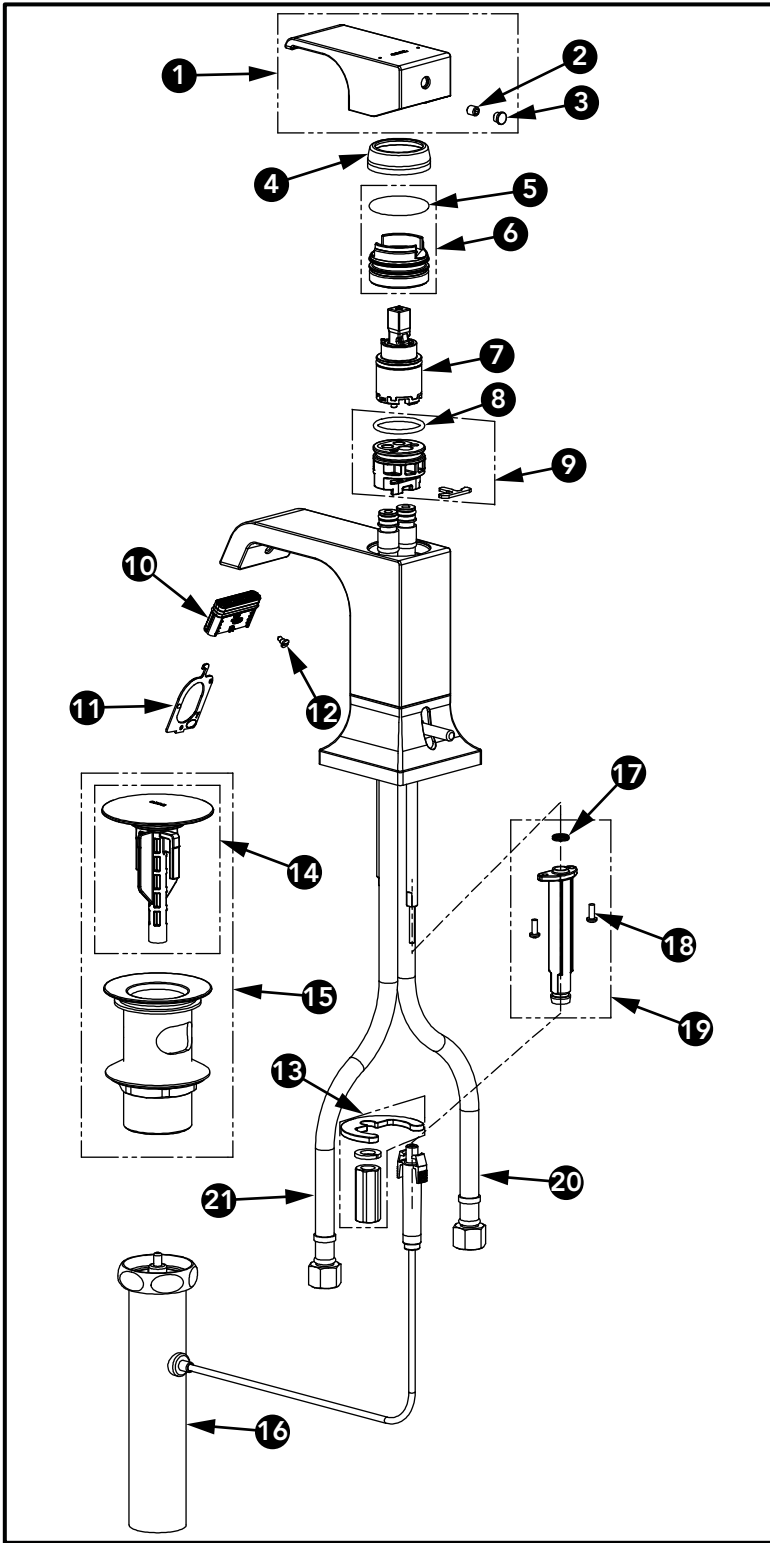

GC Single Handle Lavatory Faucet

| Item | Part | Description |
|------|--------------|--|
| 1 | THP5547#\$\$ | Handle Assembly |
| 2 | THP5110 | Set Screw |
| 3 | THP5296 | Plug |
| 4 | THP5534#\$\$ | Escutcheon |
| 5 | THP5535 | O-Ring |
| 6 | THP5536 | Valve Cap |
| 7 | THP5576 | Cartridge |
| 8 | THP5115 | O-Ring |
| 9 | THP5116 | Cartridge Base |
| 10 | THP5548 | 1.2gpm Aerator |
| 11 | THP5549 | Aerator Key |
| 12 | THP5483 | Plug |
| 13 | THP5120 | Spout Mounting Hardware |
| 14 | THP5537#\$\$ | Plunger |
| 15 | THP5538#\$\$ | Top Drain Assembly |
| 16 | THP5539 | Bottom Drain Assembly |
| 17 | THP5540 | Gasket |
| 18 | THP5541 | Screws x2 |
| 19 | THP5542 | Drain Lift Rod Sleeve |
| 20 | THP5543 | Supply Hose, Hot (TLG08301U) |
| | THP5544 | Supply Hose, Hot (TLG08303U, TLG08305U) |
| 21 | THP5545 | Supply Hose, Cold (TLG08301U) |
| | THP5546 | Supply Hose, Cold (TLG08303U, TLG08305U) |

* Please specify finish when ordering

| LEGEND |
|-----------------------|
| \$\$ = Denotes Finish |
| #CP = Polished Chrome |
| #BN = Brushed Nickel |
| #PN = Polished Nickel |