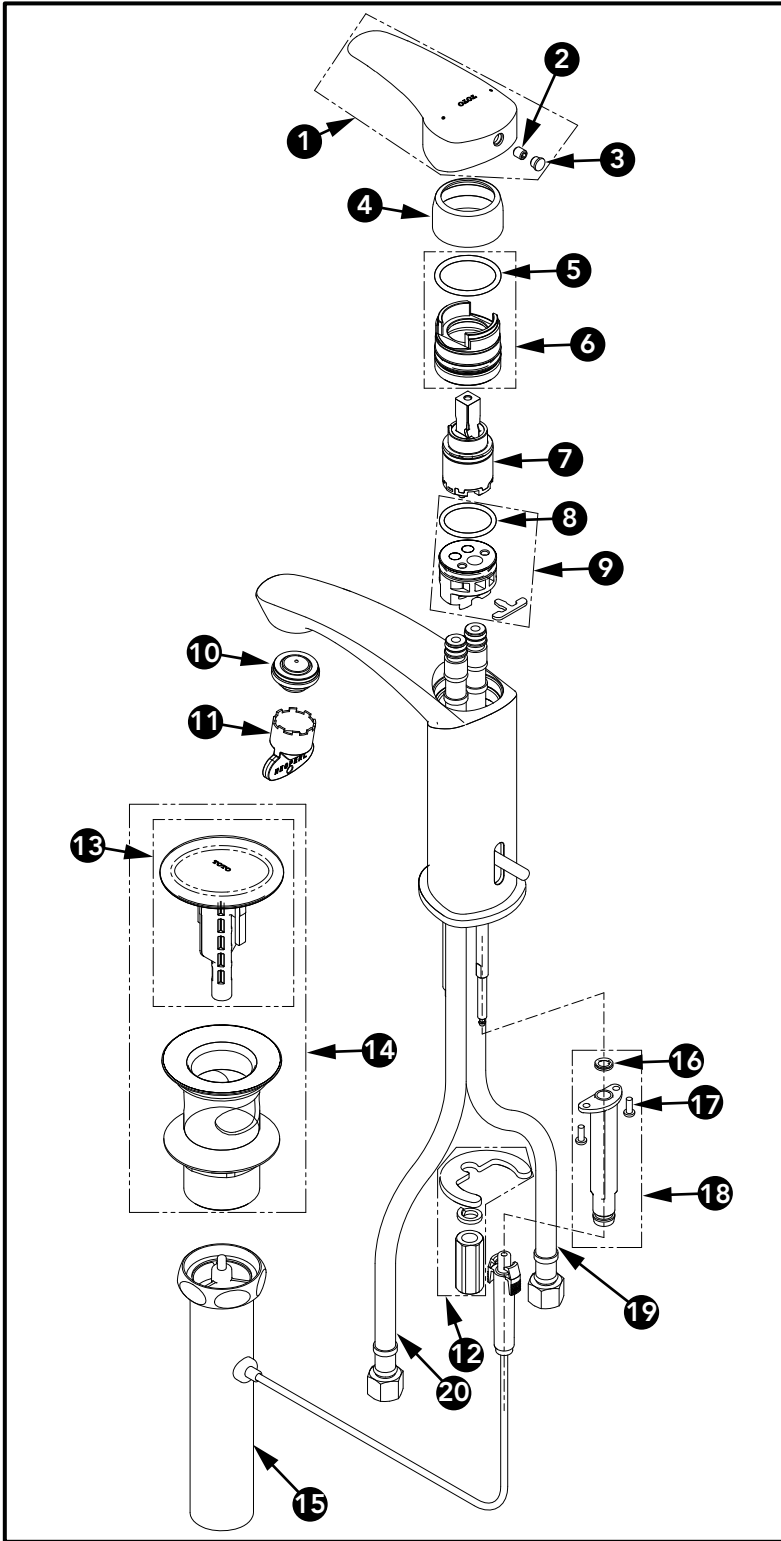

GM Single Handle Lavatory Faucet

Item	Part	Description
1	THP5550#\$\$	Handle Assembly
2	THP5110	Set Screw
3	THP5296	Plug
4	THP5551#\$\$	Escutcheon
5	THP5535	O-Ring
6	THP5552	Valve Cap
7	THP5576	Cartridge
8	THP5115	O-Ring
9	THP5116	Cartridge Base
10	THP5164	1.2gpm Aerator
11	THP5118	Aerator Key
12	THP5120	Spout Mounting Hardware
13	THP5537#\$\$	Plunger
14	THP5538#\$\$	Top Drain Assembly
15	THP5539	Bottom Drain Assembly
16	THP5540	Gasket
17	THP5541	Screws x2
18	THP5542	Drain Lift Rod Sleeve
19	THP5543	Supply Hose, Hot (TLG09301U)
	THP5544	Supply Hose, Hot (TLG09303U, TLG09305U)
20	THP5545	Supply Hose, Cold (TLG09301U)
	THP5546	Supply Hose, Cold (TLG09303U, TLG09305U)

* Please specify finish when ordering

LEGEND
#\$ = Denotes Finish
#CP = Polished Chrome
#BN = Brushed Nickel
#PN = Polished Nickel