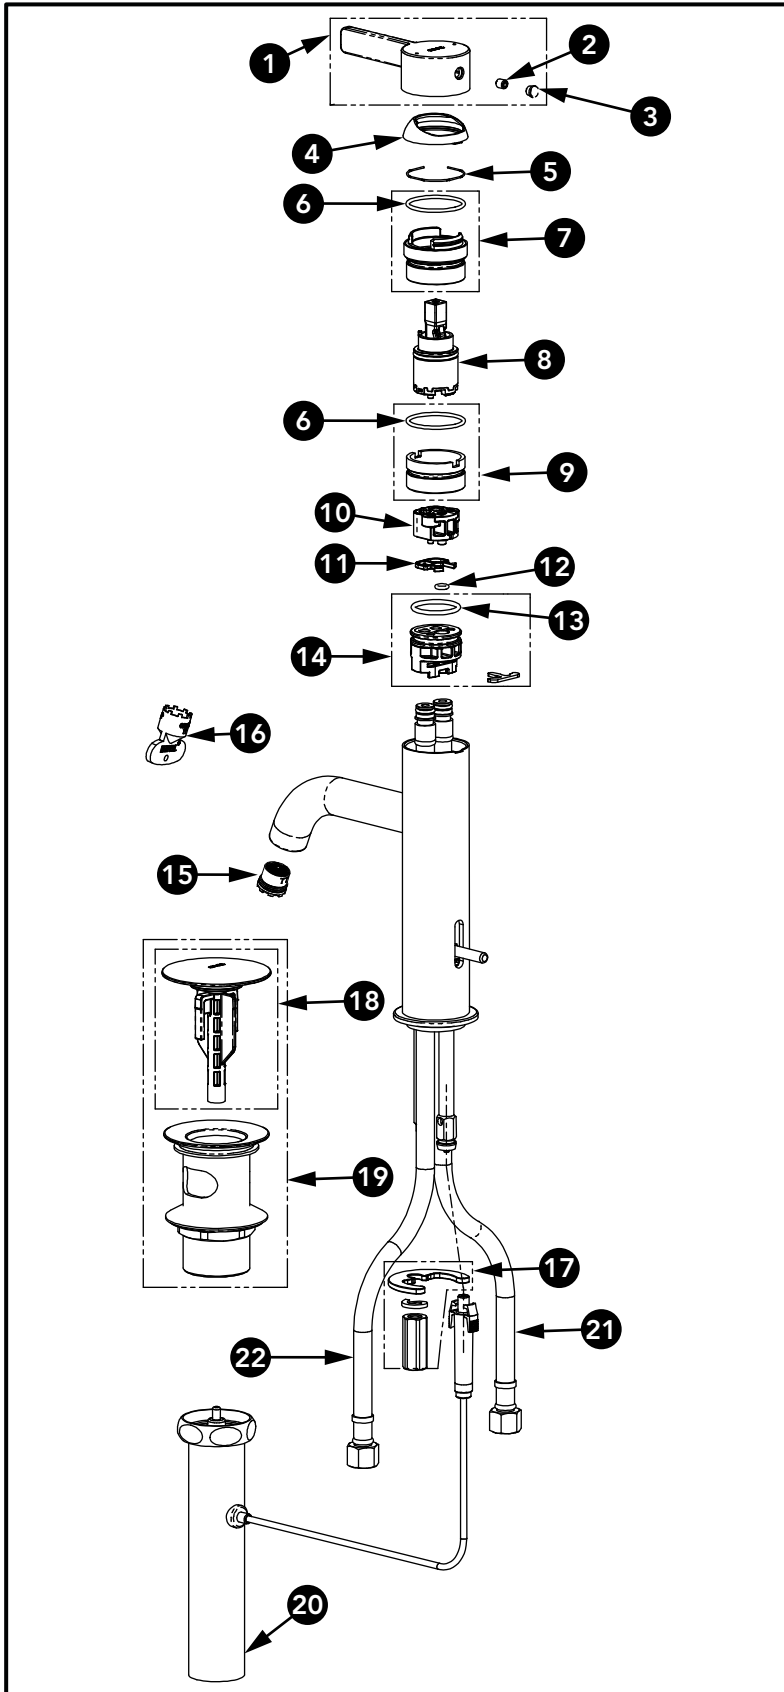

GF Single Handle Lavatory Faucet

Item	Part	Description
1	THP5554#\$\$	Handle Assembly
2	THP5110	Set Screw
3	THP5296	Plug
4	THP5555#\$\$	Escutcheon
5	THP5556	Snap Ring
6	THP5557	O-Ring
7	THP5558	Valve Cap
8	THP5576	Cartridge Base
9	THP5559	Cartridge sleeve
10	THP5560	Spacer
11	THP5561	Packing
12	THP5562	O-Ring
13	THP5115	O-Ring
14	THP5116	Cartridge Base
15	THP5499	1.2gpm Aerator
16	THP5500	Aerator Key
17	THP5120	Spout Mounting Hardware
18	THP5537#\$\$	Plunger
19	THP5538#\$\$	Top Drain Assembly
20	THP5539	Bottom Drain Assembly
21	THP5543	Supply Hose, Hot (TLG11301U)
	THP5544	Supply Hose, Hot (TLG11303U, TLG11305U)
22	THP5545	Supply Hose, Cold (TLG11301U)
	THP5546	Supply Hose, Cold (TLG11303U, TLG11305U)

* Please specify finish when ordering

LEGEND
\$ = Denotes Finish
#CP = Polished Chrome
#BN = Brushed Nickel
#PN = Polished Nickel