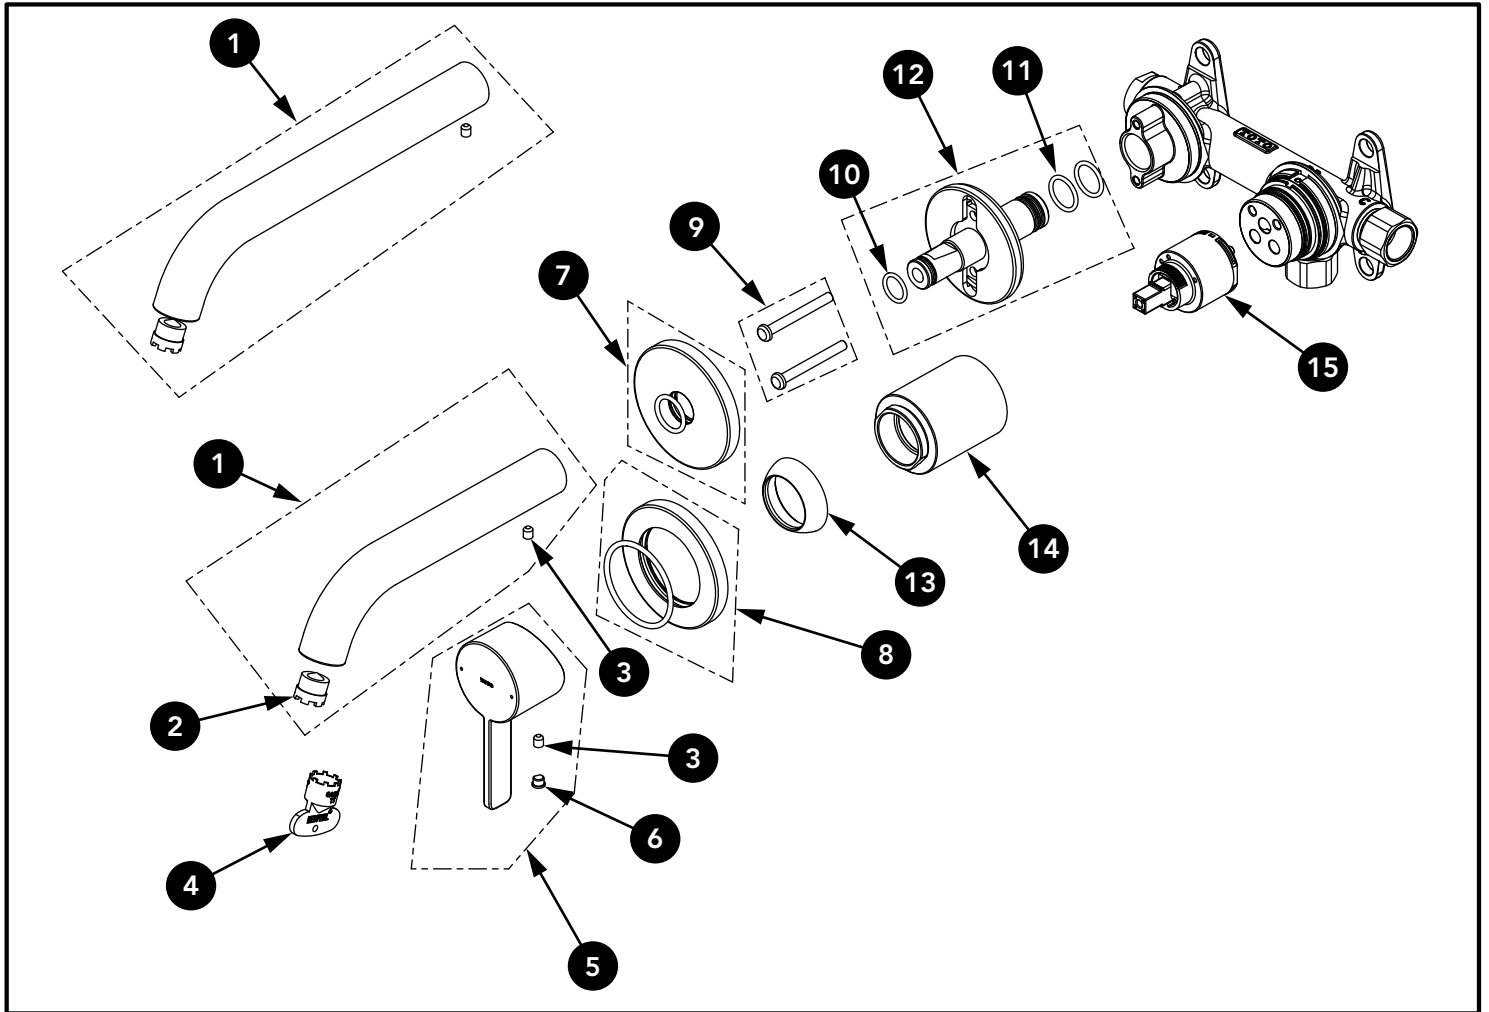

GF Single Handle Lavatory Faucet, Wall-Mount

Item	Part	Description
1	THP5497#\$\$	Spout Assembly S (TLG11307U)
	THP5495#\$\$	Spout Assembly L (TLG11308U)
2	THP5499	1.2gpm Aerator
3	THP5110	Set Screw
4	THP5500	Aerator Key
5	THP5501#\$\$	Handle Assembly
6	THP5296	Plug
7	THP5159#\$\$	Spout Escutcheon
8	THP5160#\$\$	Handle Escutcheon
9	THP5150	Screw x 2
10	THP5151	O-Ring (1pc)
11	THP4070	O-Ring (1pc)
12	THP5153	Spout Adapter
13	THP5111#\$\$	Escutcheon
14	THP5476#\$\$	Outer Sleeve
15	THP5156	Cartridge

* Please specify finish when ordering

LEGEND
#\$\$ = Denotes Finish
#CP = Polished Chrome
#BN = Brushed Nickel
#PN = Polished Nickel