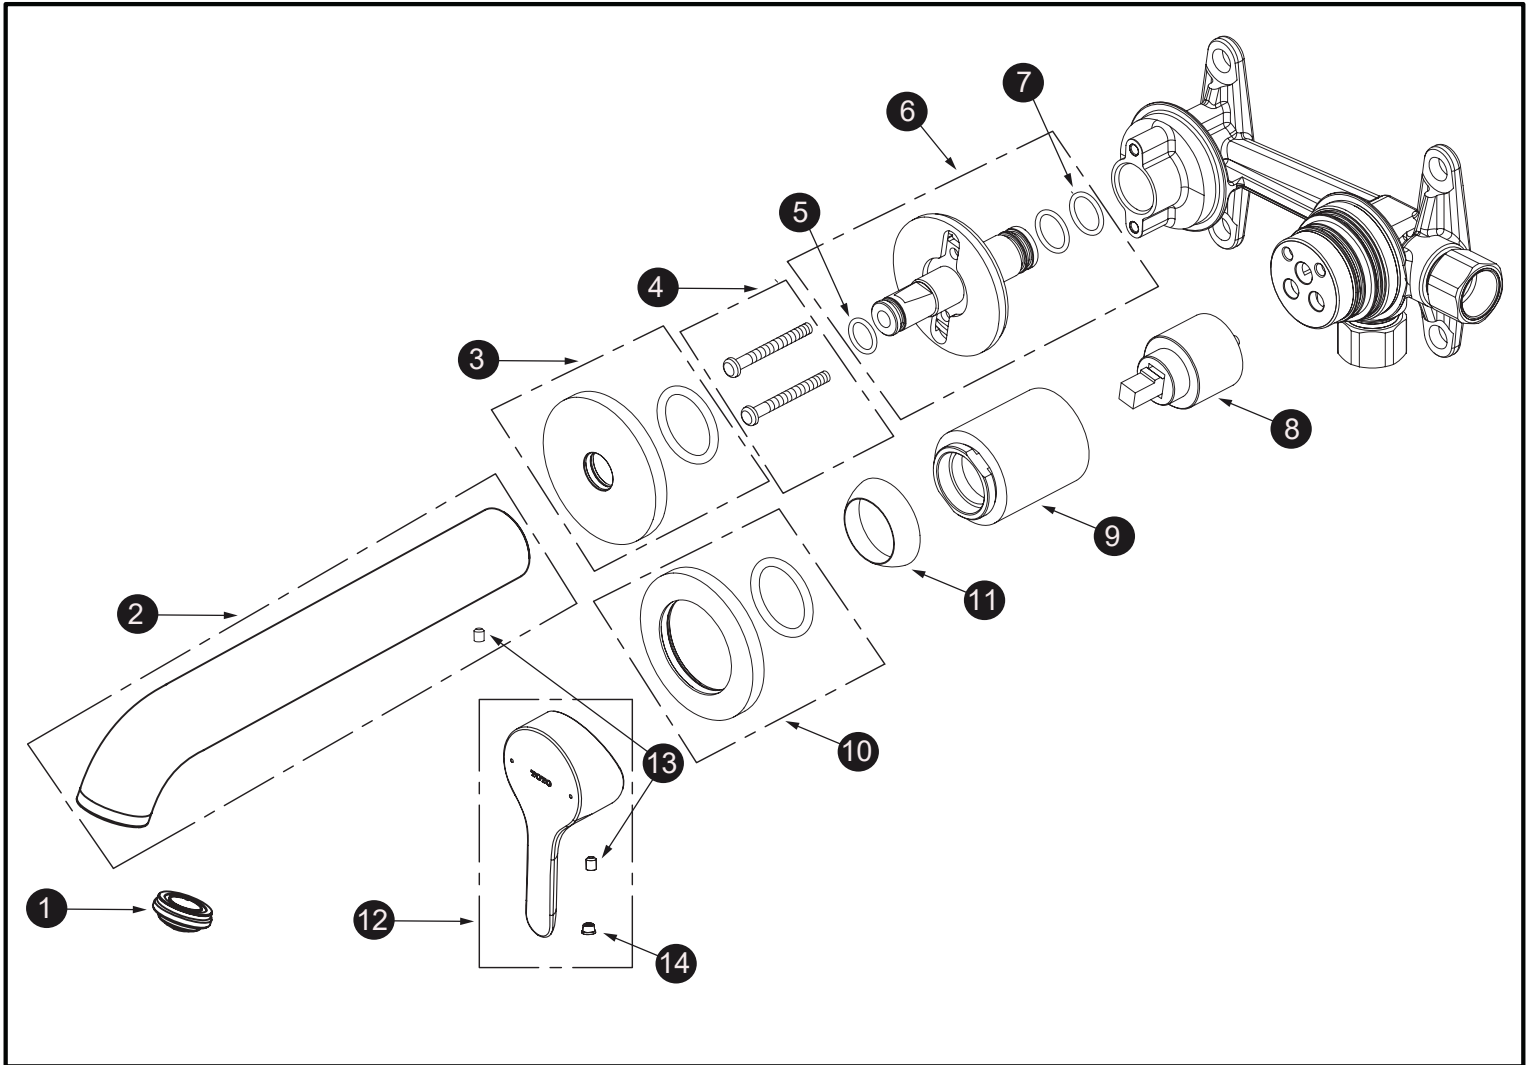

**LB Single Handle Lavatory Faucet
Wall-Mount (L)**

Item	Part	Description
1	THP5413	Aerator
2	THP5428#CP	Spout (Long)
3	THP5159#CP	Escutcheon
4	THP5150	Screw (2 pcs)
5	THP5151	O-ring
6	THP5153	Spout Adapter
7	THP4070	O-ring
8	THP5156	Cartridge
9	THP5155#CP	Cartridge Sleeve
10	THP5160#CP	Escutcheon
11	THP5111#CP	Escutcheon
12	THP5412#CP	Handle Assembly
13	THP5110	Set Screw (1 pc)
14	THP5296	Plug