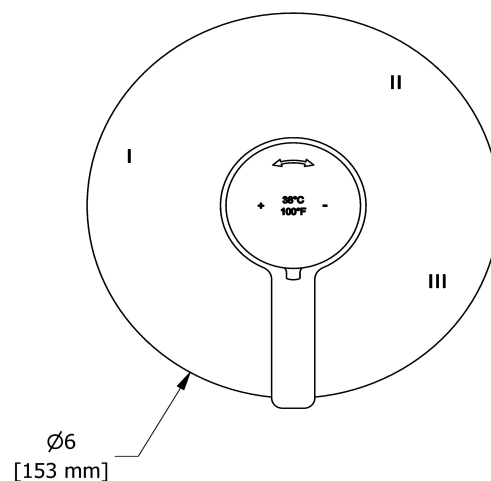

Sizes, models and finishes may differ from those presented.

Warranty

This **Riobel Inc.** product you have purchased carries a Limited Lifetime Warranty on the chrome, PVD finish, blacks and all working parts and is guaranteed from the initial purchase date against all manufacturing defects. All other finishes, including plastic components, are guaranteed for one year. All electric and/or electronic parts are covered by a 5-year limited warranty.

Customer Service

Ontario, West Canada : 888-287-5354 Quebec, Maritimes, United States : 866-473-8442

2021.01.26