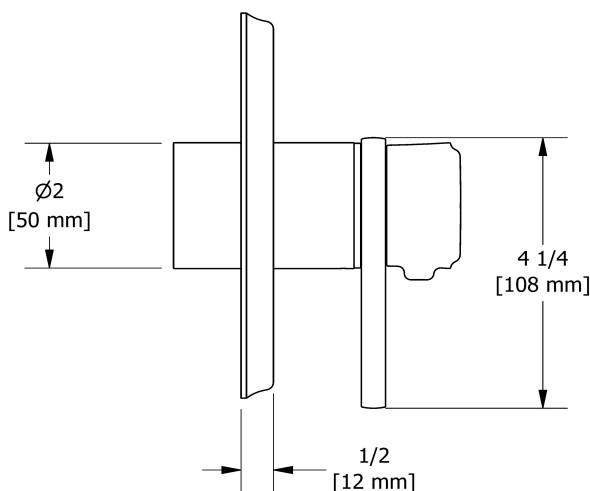

Sizes, models and finishes may differ from those presented.

Warranty

This **Riobel Inc.** product you have purchased carries a Limited Lifetime Warranty on the chrome, PVD finish, blacks and all working parts and is guaranteed from the initial purchase date against all manufacturing defects. All other finishes, including plastic components, are guaranteed for one year. All electric and/or electronic parts are covered by a 5-year limited warranty.

Customer Service

Ontario, West Canada : 888-287-5354 Quebec, Maritimes, United States : 866-473-8442

2021.01.26