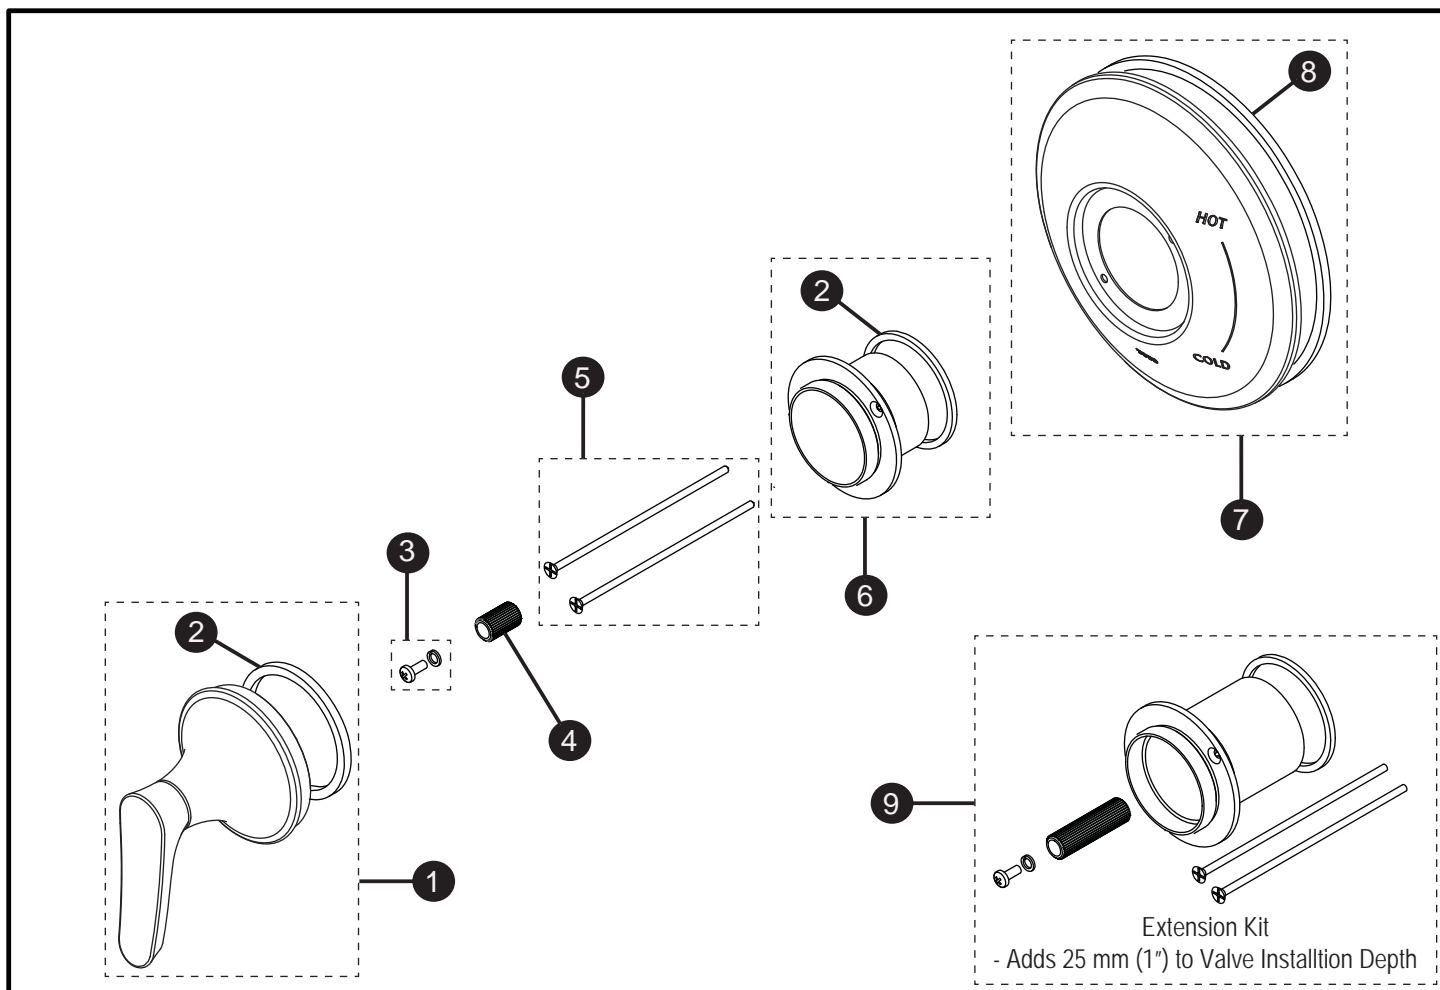

Wyeth™
Pressure Balance Trim

Item	Part	Description
1*	THP4901#\$\$	Handle Assembly
2	THP4816	Gasket
3	THP4825	Screw and Lock Washer
4	THP4836	Adapter
5	THP4837	Screws (2 pcs)
6	THP4838	Collar with Gasket
7*	THP4902#\$\$	Escutcheon with Gasket
8	THP4840	Gasket
9	THP4709	Extension Kit

LEGEND
\$\$ = Denotes Finish
#CP = Polished Chrome
#BN = Brushed Nickel
#PN = Polished Nickel

* Please specify finish when ordering