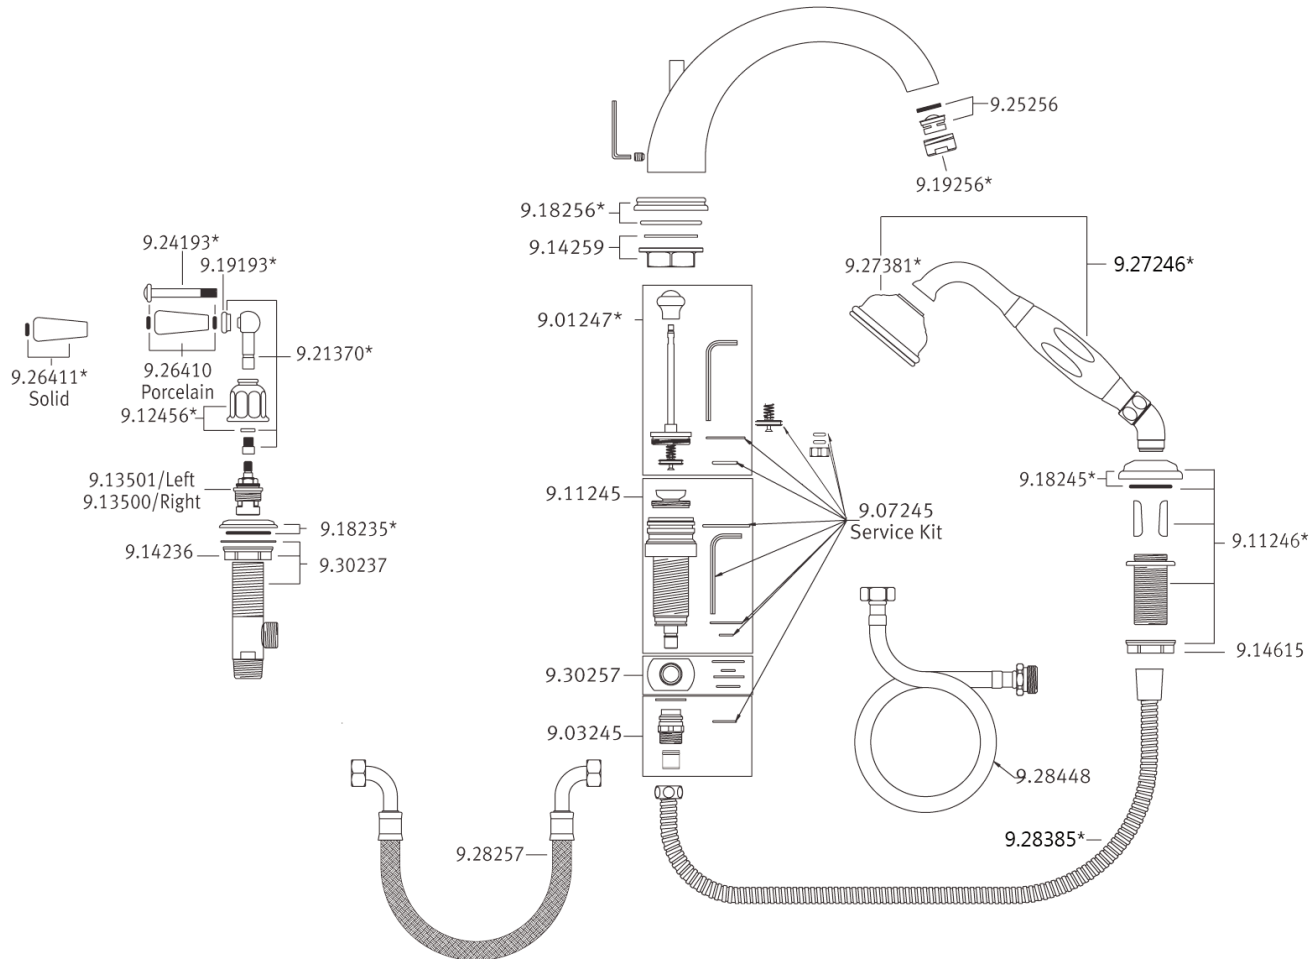

U.3248L Spare Parts

Consult your local ROHL showroom for additional information and specifications. For complete warranty details and a list of showrooms, go to www.rohlhome.com.