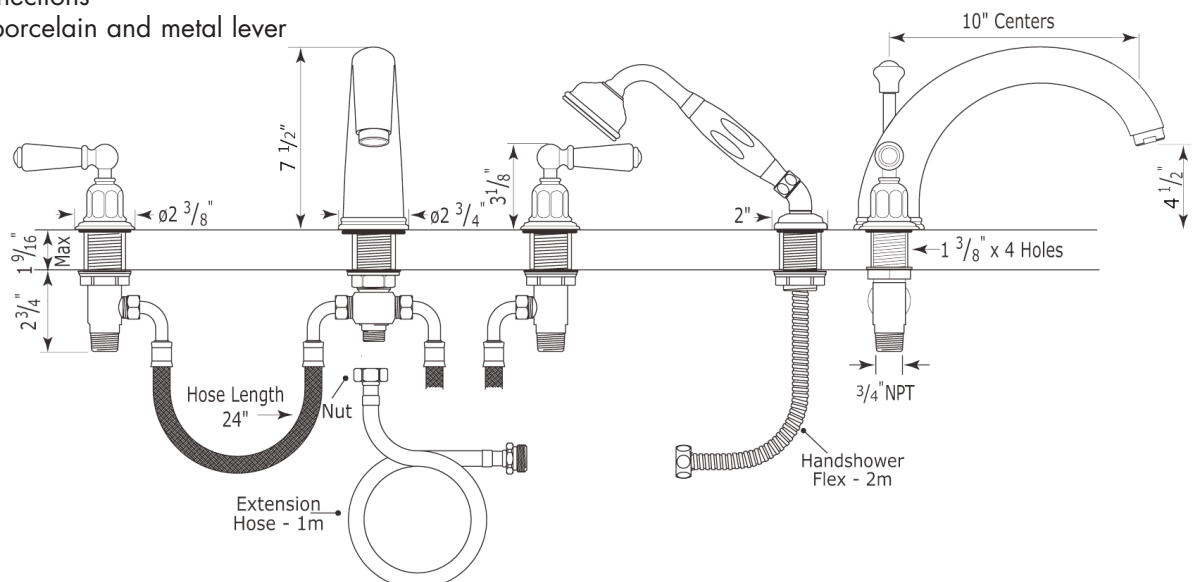

WARRANTY

- Limited Lifetime

Consult your local ROHL showroom for additional information and specifications. For complete warranty details and a list of showrooms, go to www.rohlhome.com.