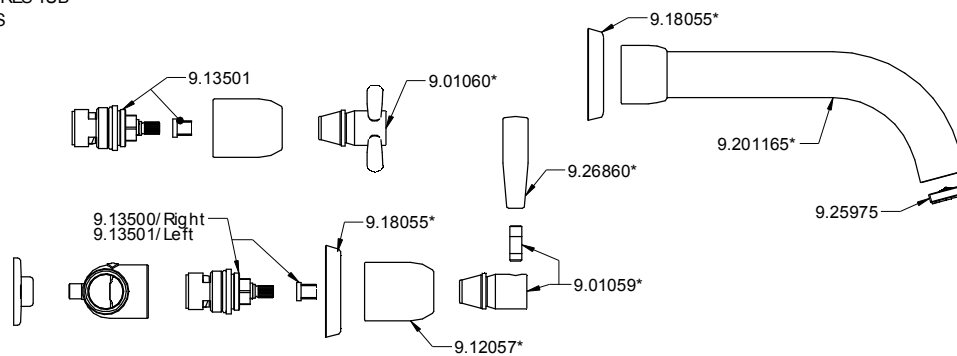

SPARES TUB SETS

* Where indicated please specify color

SPARE PARTS & SERVICE

ROHL
Authentic Luxury for Kitchen and Bath™

3 Parker
Irvine
CA 92618
(714) 557-1933

www.rohlhome.com

Perin & Rowe products are manufactured in England using quality materials, the latest technology and built to the highest standards.

We would like to thank you for purchasing this Perin & Rowe product and invite you to view the comprehensive range of Perin & Rowe tapware, shower fittings, bathroom accessories, soap dispensers and bathroomware.

Please contact us to receive our latest product catalogues or view them online at www.rohlhome.com