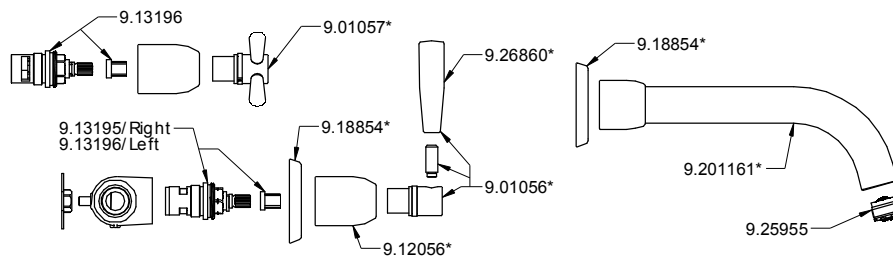

INSTALLATION INSTRUCTIONS

ROHL WARRANTY POLICY

All products supplied by ROHL carry warranties against manufacturing defects.

Perin & Rowe products carry a Limited Lifetime Warranty.

ROHL LLC will provide free of charge, as its options, replacement part(s) or product (or a comparable alternative product) to replace those which have proven defective in materials or workmanship.

For full ROHL LLC WARRANTY please contact ROHL or visit www.rohlhome.com

SPARES LAV SETS